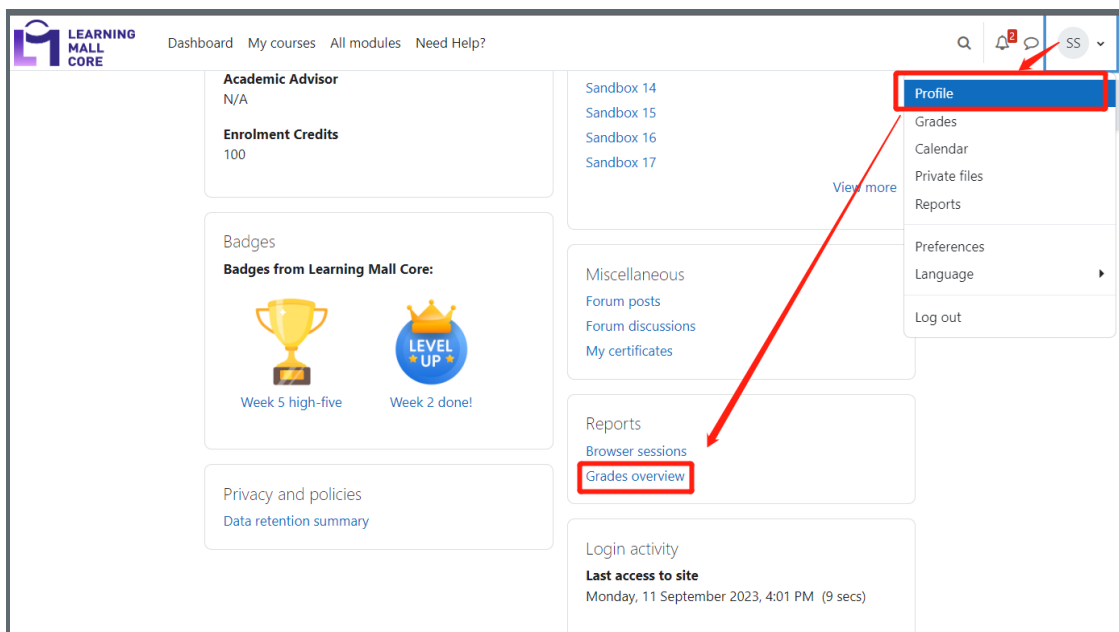

Grade information on My Learning Mall

123 Na Li Mon, Sep 11, 2023 Gradebook

16151 0

Overview:

This guide will show you how to access to your grade information from user profile page.

What to know:

Students will be only to see the grade information from the modules that they are taking. Teachers will be able to see two categories of grade: the modules you are taking and the modules you are teaching. The modules that the teachers are taking are usually professional development courses for teachers.

Table of Contents

[Step 1: The grades overview for students](#)

[Step 2: Grades for teachers](#)

Step 1: The grades overview for students

Students can click the profile picture on the right top and select profile. On the profile page, there is a link 'Grades overview' in the report section. Students can also access the overview of their grades in all modules via a Grades link in the user menu (top right of each page). This lists modules they are students in under the heading "Courses I am taking". If a student clicks on a module name, they will be taken to their user report for activities in that module.