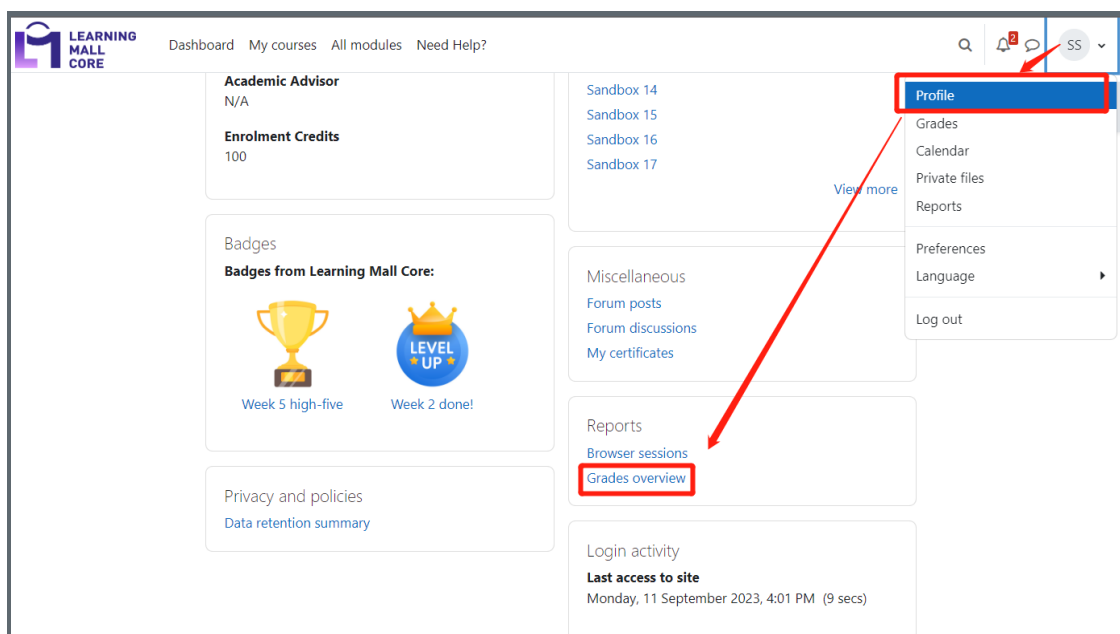

Grade information on My Learning Mall

Overview:

This guide will show you how to access to your grade information from user profile page.

What to know:

Students will be only to see the grade information from the modules that they are taking. Teachers will be able to see two categories of grade: the modules you are taking and the modules you are teaching. The modules that the teachers are taking are usually professional development courses for teachers.

Table of Contents

[Step 1: The grades overview for students](#)

[Step 2: Grades for teachers](#)

Step 1: The grades overview for students

Students can click the profile picture on the right top and select profile. On the profile page, there is a link 'Grades overview' in the report section. Students can also access the overview of their grades in all modules via a Grades link in the user menu (top right of each page). This lists modules they are students in under the heading "Courses I am taking". If a student clicks on a module name, they will be taken to their user report for activities in that module.

Step 2: Grades for teachers

If you as teachers are not enrolled in any modules as student, you will only see the grades link to the modules that you are teaching. The Courses I am taking will have nothing to display. While teachers will normally access courses they teach from the course overview on their Dashboard, they can in fact also see the names of these courses listed on the Grades page under the heading "Courses I am teaching". If they click on a course name, they will be redirected to the last page of the gradebook they saw in that particular course.