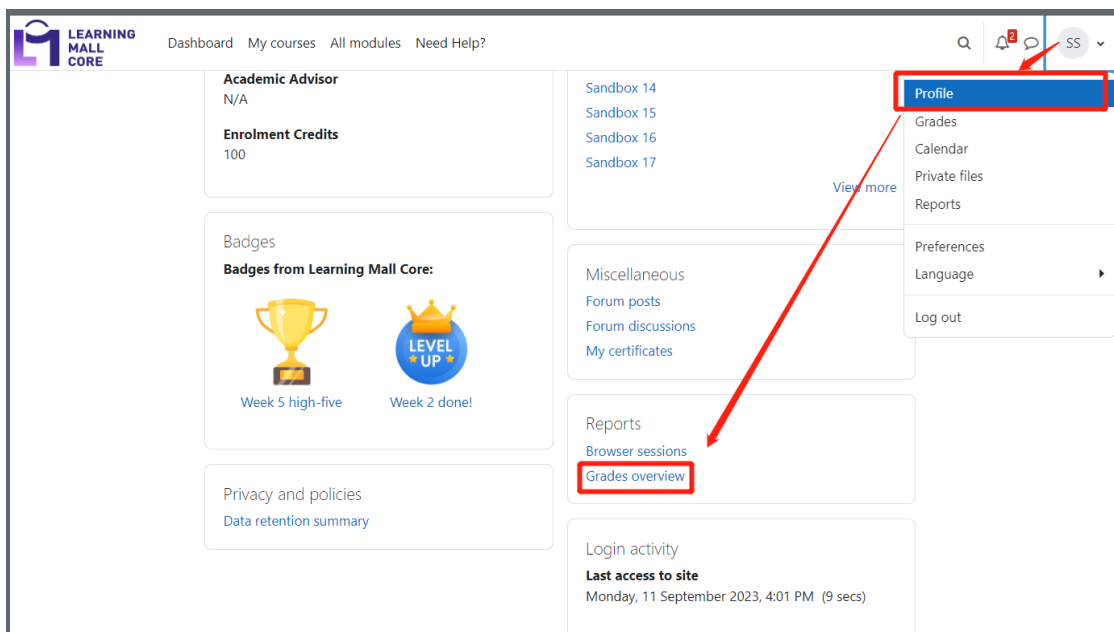

Grade information on My Learning Mall

Overview:

This guide will show you how to access to your grade information from user profile page.

What to know:

Students will be only to see the grade information from the modules that they are taking. Teachers will be able to see two categories of grade: the modules you are taking and the modules you are teaching. The modules that the teachers are taking are usually professional development courses for teachers.

Table of Contents

[Step 1: The grades overview for students](#)

[Step 2: Grades for teachers](#)

Step 1: The grades overview for students

Students can click the profile picture on the right top and select profile. On the profile page, there is a link 'Grades overview' in the report section. Students can also access the overview of their grades in all modules via a Grades link in the user menu (top right of each page). This lists modules they are students in under the heading "Courses I am taking". If a student clicks on a module name, they will be taken to their user report for activities in that module.

Step 2: Grades for teachers

If you as teachers are not enrolled in any modules as student, you will only see the grades link to the modules that you are teaching. The Courses I am taking will have nothing to display. While teachers will normally access courses they teach from the course overview on their Dashboard, they can in fact also see the names of these courses listed on the Grades page under the heading "Courses I am teaching". If they click on a course name, they will be redirected to the last page of the gradebook they saw in that particular course.