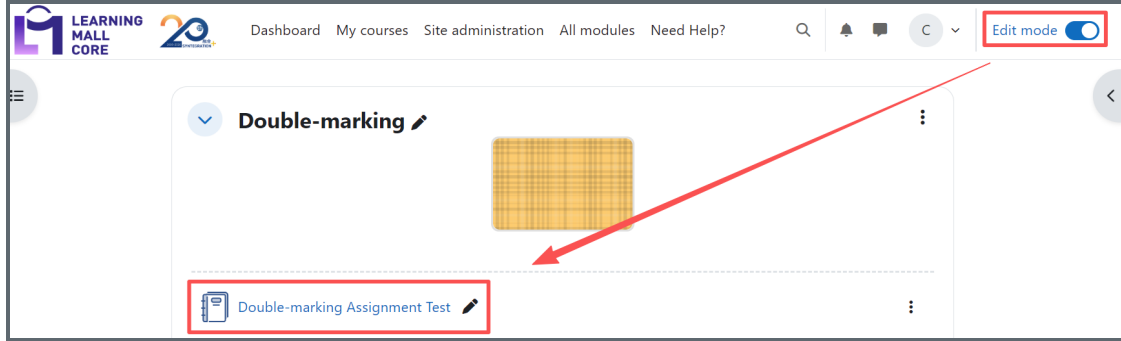

An example of hiding initial grading to assessors

Overview:

This guide will show you how to prevent teachers to see other's marks before their marking is completed. This feature will reduce the initial grades influence to later assessors.

What to know:

This function is available for Coursework activity which is set to allow more than 1 assessors:

Marking workflow

Number of times each submission should initially be marked.

Enable moderations agreement

Table of Contents

- [Step 1: Find the Coursework activity](#)
- [Step 2: Open the editing page](#)
- [Step 3: Change the setting](#)

Step 1: Find the Coursework activity

Please go to your module page, enable Edit mode, and then find the coursework activity you want to change the setting: