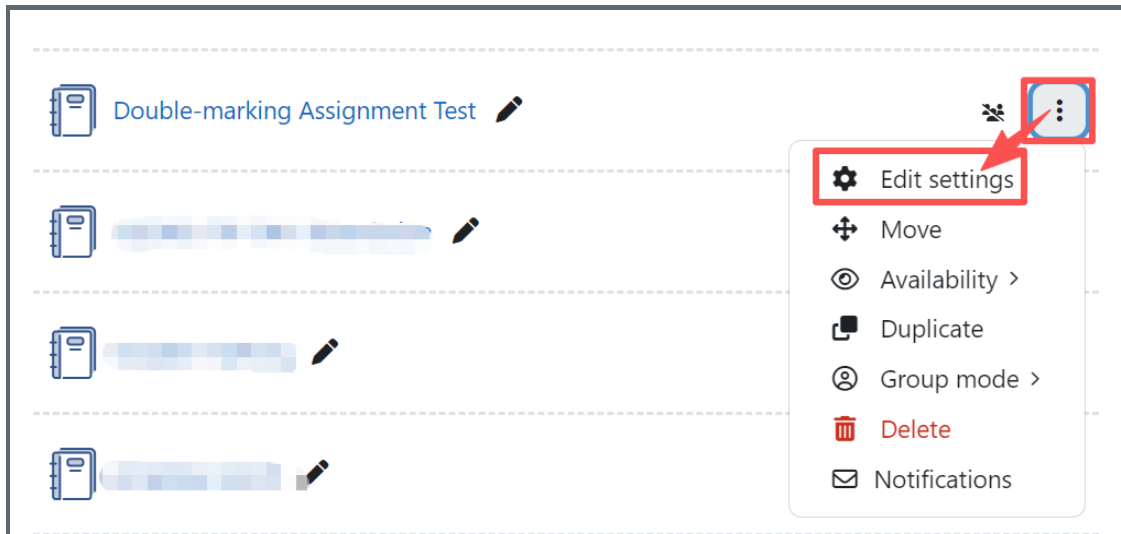

Table of Contents

- [Step 1: Find the Coursework activity](#)
- [Step 2: Open the editing page](#)
- [Step 3: Change the setting](#)

Step 1: Find the Coursework activity

Please go to your module page, enable Edit mode, and then find the coursework activity you want to change the setting: