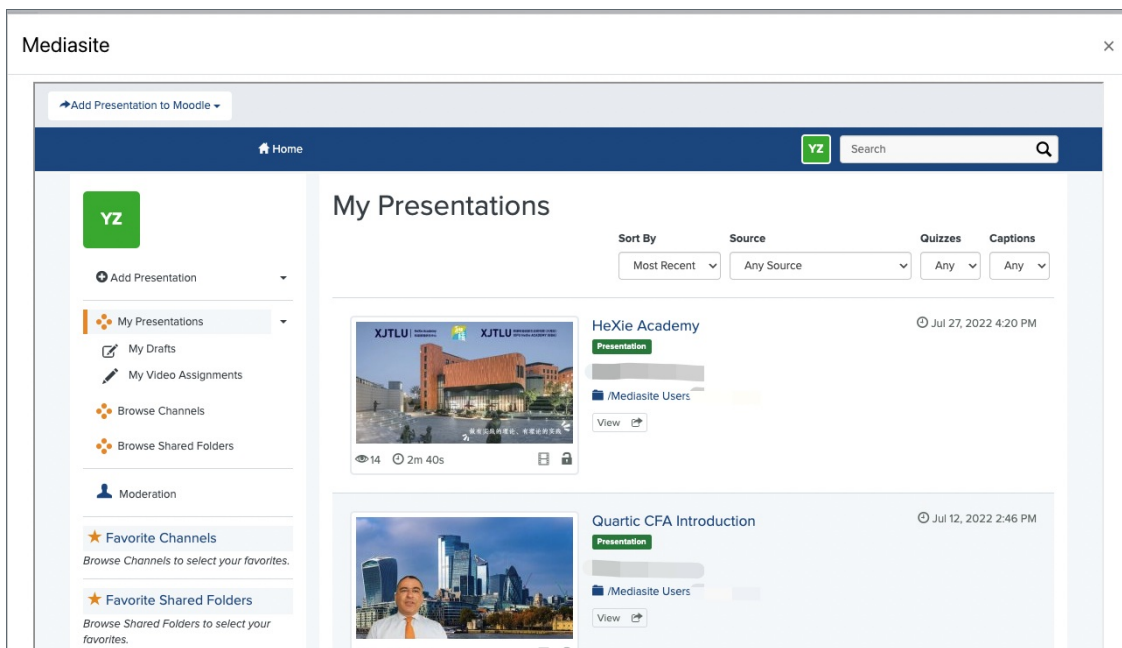

4) For existing videos, select your video.