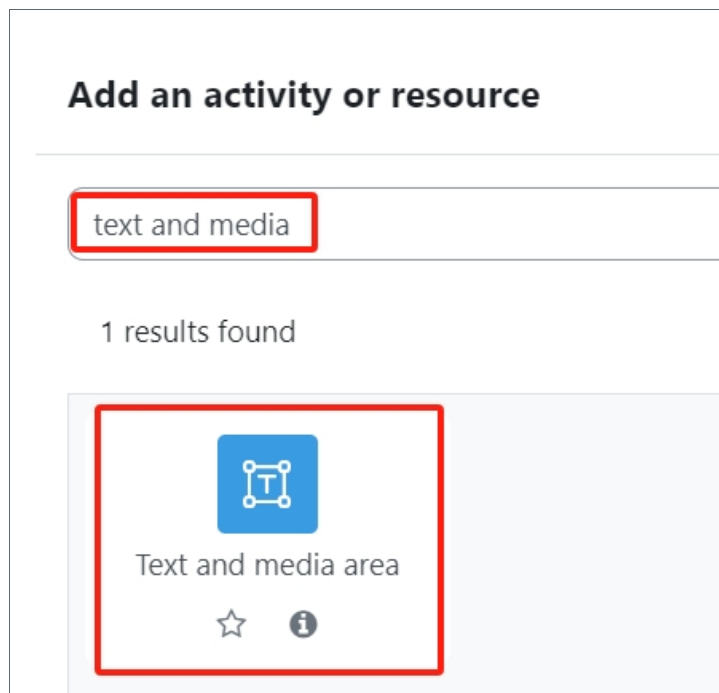

### Method 1: Use iframe to embed your video

- 1) Locate your video in Mediasite by logging in to the XJTLU Mediasite website ([video.xjtlu.edu.cn](http://video.xjtlu.edu.cn)).
- 2) Click on the "Share Presentation" button and then copy the embed codes in the "Embed" tab.