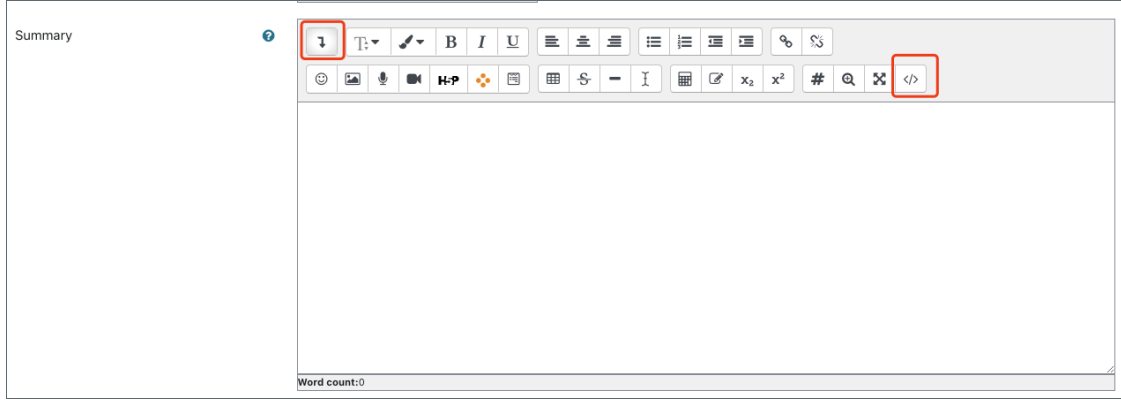

5. Paste the embed codes into the HTML editor. Adjust the height and width of the video if needed and then click on "Save".

Method 2: Click the mediasite icon to embed

1) Add a label or edit a topic on your LM Core module page