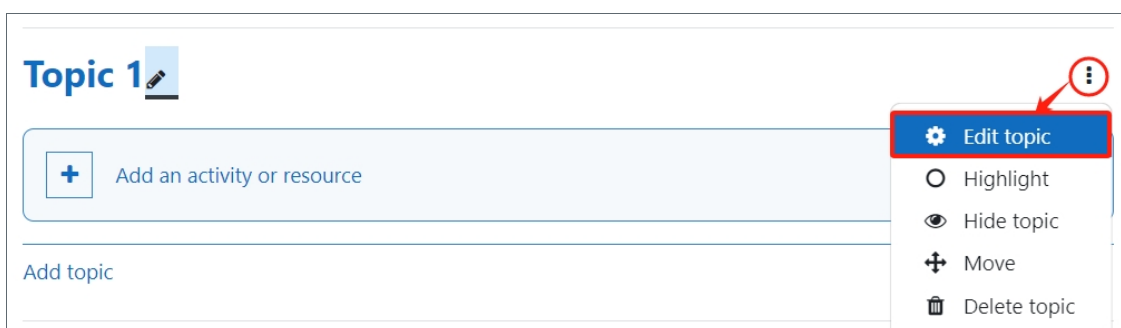

Method 2: Click the mediasite icon to embed

1) Add a label or edit a topic on your LM Core module page