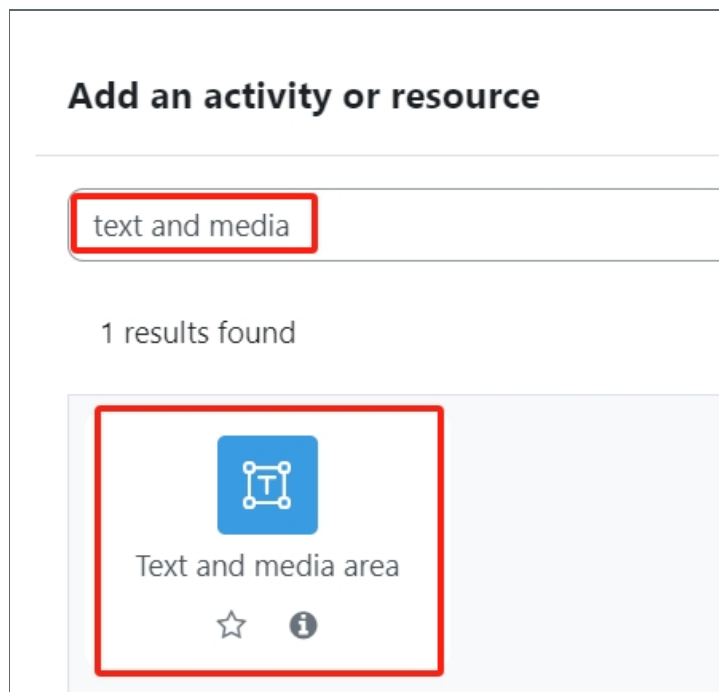

4) Paste the codes to where you would like to display the video on your LM Core page. Click the "extend" icon and then the "HTML" icon.