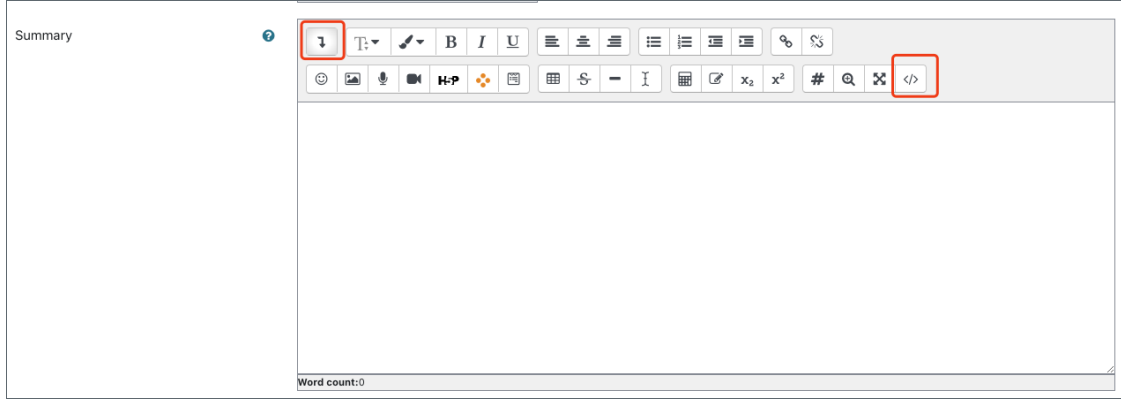

### Method 1: Use iframe to embed your video

- 1) Locate your video in Mediasite by logging in to the XJTLU Mediasite website ([video.xjtlu.edu.cn](http://video.xjtlu.edu.cn)).
- 2) Click on the "Share Presentation" button and then copy the embed codes in the "Embed" tab.