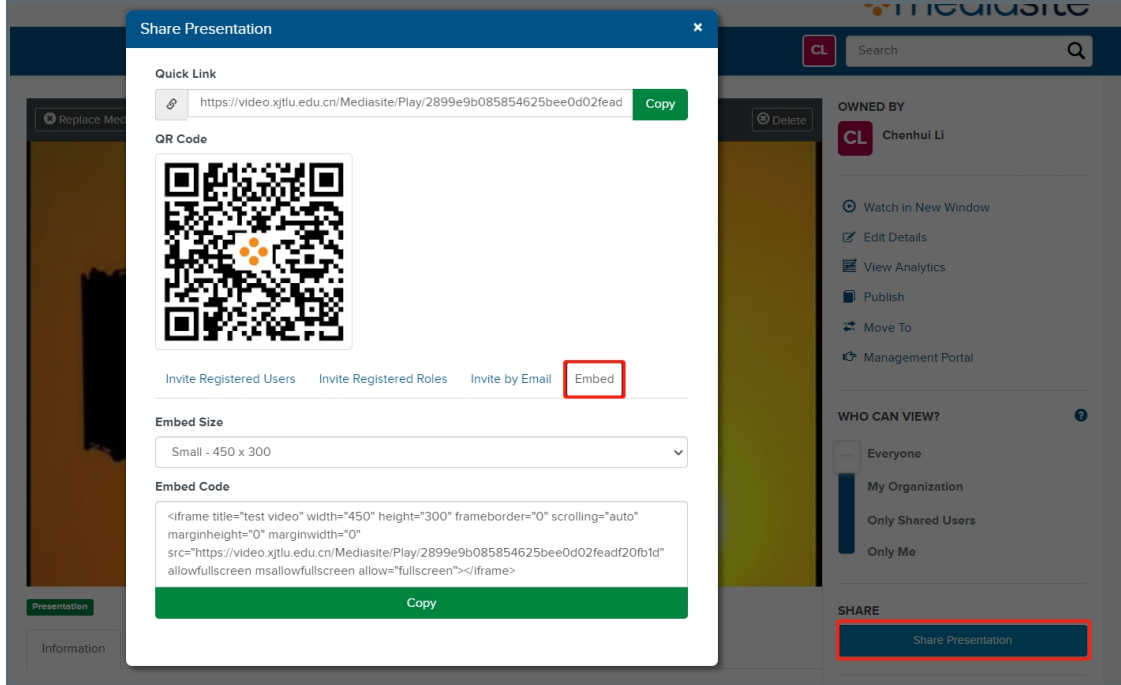

## Overview:

This guide will show you how to embed Mediasite content directly onto the LM Core page instead of just a URL in two ways. One is to use an iframe-based method to embed, another one is to simply click the mediasite icon in rich-text textarea to embed on the course page.

## What to know:

Embedding the video directly onto the LM Core page can allow your viewers to play the video right on the LM Core page instead of having to go into Mediasite to play the video. It could also make the contents on your page look richer and more straight-forward.

## Table of Contents

[Method 1: Use iframe to embed your video](#)

[Method 2: Click the mediasite icon to embed](#)

### Method 1: Use iframe to embed your video

- 1) Locate your video in Mediasite by logging in to the XJTLU Mediasite website ([video.xjtlu.edu.cn](http://video.xjtlu.edu.cn)).
- 2) Click on the "Share Presentation" button and then copy the embed codes in the "Embed" tab.