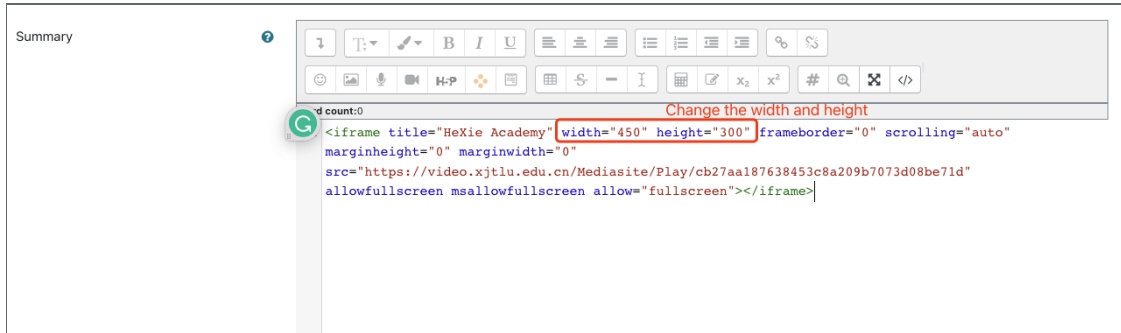

5. Paste the embed codes into the HTML editor. Adjust the height and width of the video if needed and then click on "Save".