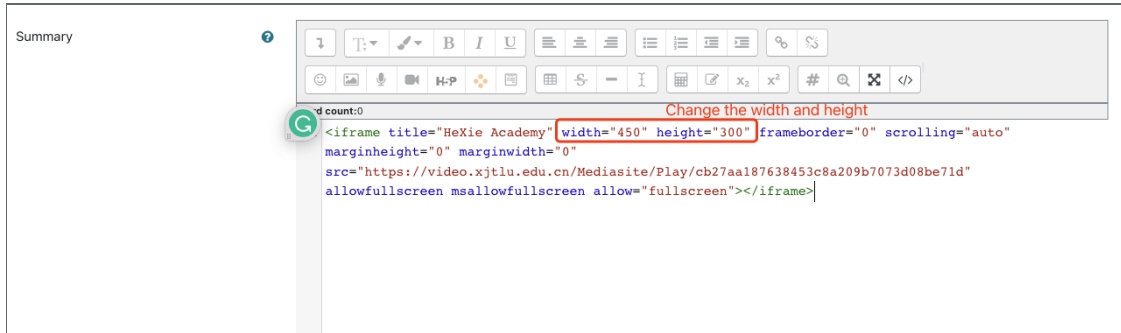

### Method 1: Use iframe to embed your video

- 1) Locate your video in Mediasite by logging in to the XJTLU Mediasite website ([video.xjtlu.edu.cn](http://video.xjtlu.edu.cn)).
- 2) Click on the "Share Presentation" button and then copy the embed codes in the "Embed" tab.