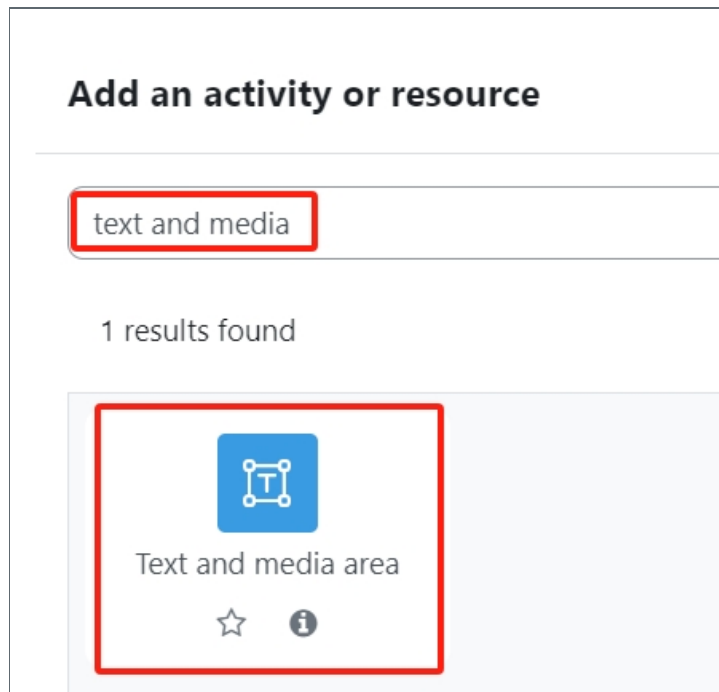

4) Paste the codes to where you would like to display the video on your LM Core page. Click the "extend" icon and then the "HTML" icon.