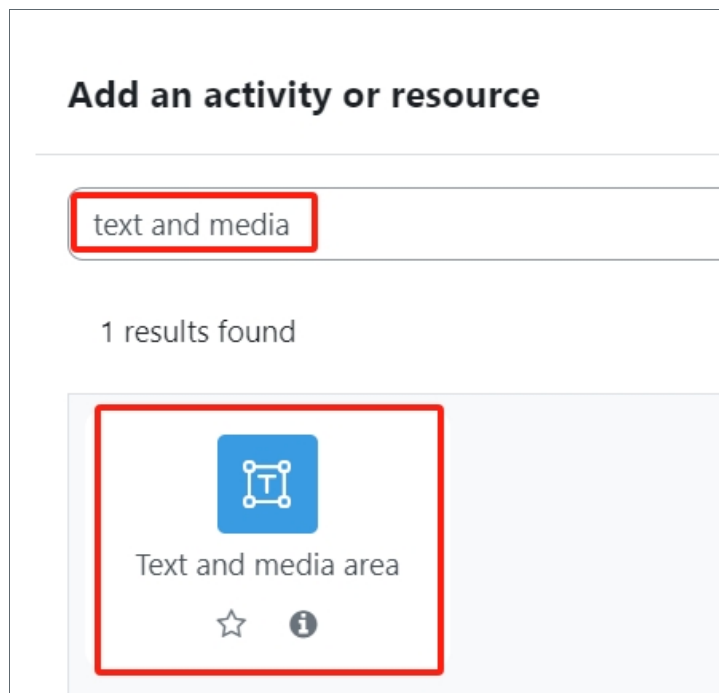

Method 2: Click the mediasite icon to embed

1) Add a label or edit a topic on your LM Core module page