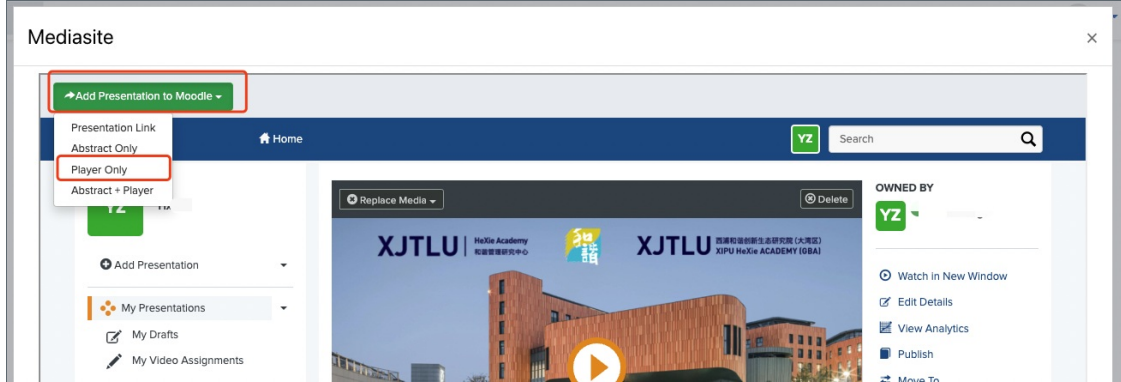

Creative Commons License

Except for third party materials and unless otherwise stated, content on this site is made available under Creative Commons licenses.

Online URL: <https://knowledgebase.xjtlu.edu.cn/article/embed-a-mediasite-video-directly-onto-the-lm-core-page-216.html>