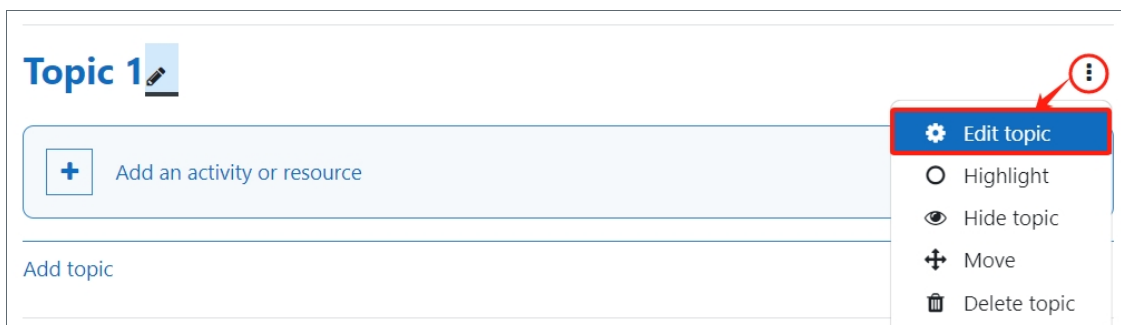

Method 2: Click the mediasite icon to embed

1) Add a label or edit a topic on your LM Core module page