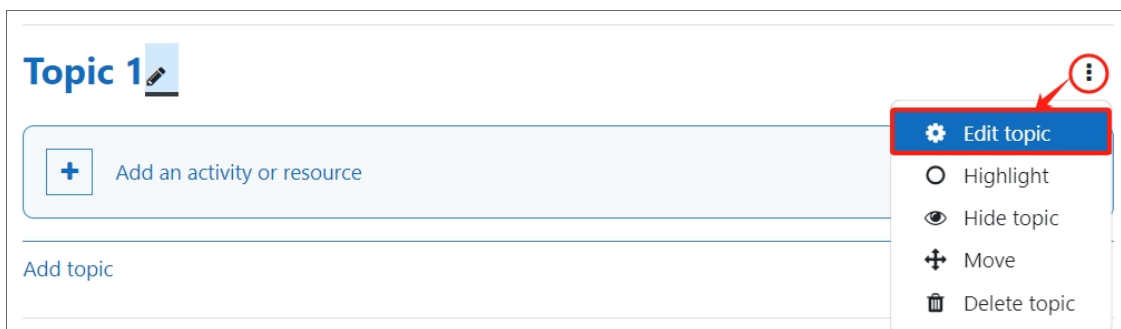

4) Paste the codes to where you would like to display the video on your LM Core page. Click the "extend" icon and then the "HTML" icon.