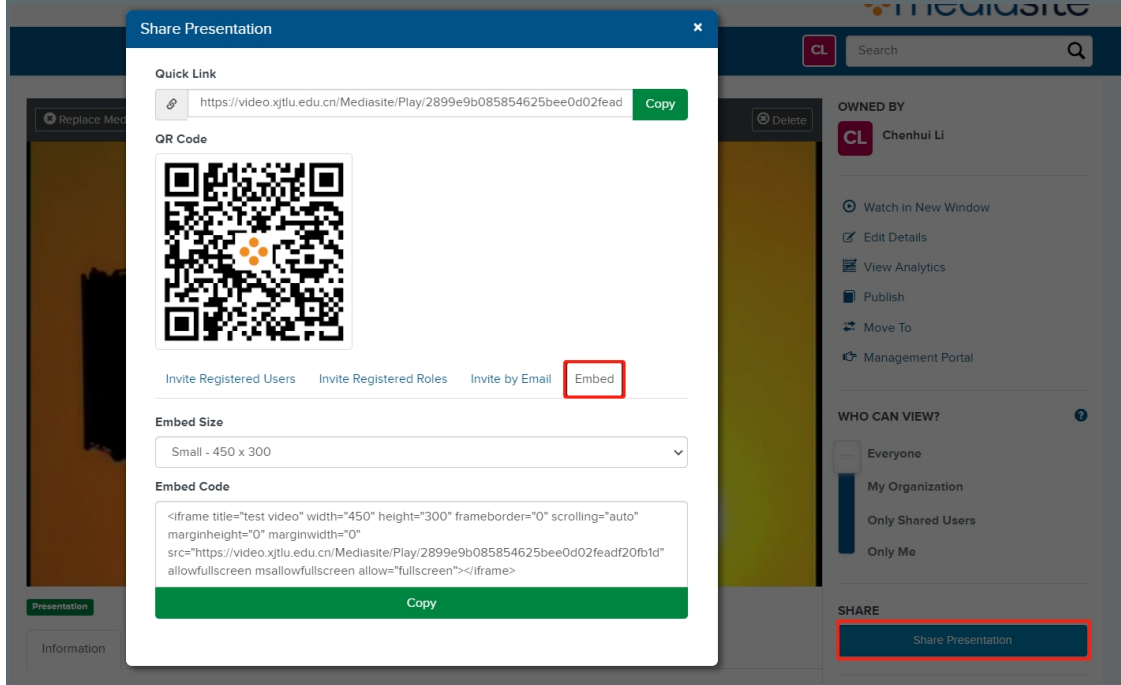

Embed a Mediasite video directly onto the LM Core page

An example of Mediasite content embedded directly on the LM Core page

Overview:

This guide will show you how to embed Mediasite content directly onto the LM Core page instead of just a URL in two ways. One is to use an iframe-based method to embed, another one is to simply click the mediasite icon in rich-text textarea to embed on the course page.

What to know:

Embedding the video directly onto the LM Core page can allow your viewers to play the video right on the LM Core page instead of having to go into Mediasite to play the video. It could also make the contents on your page look richer and more straight-forward.

Table of Contents

[Method 1: Use iframe to embed your video](#)

[Method 2: Click the mediasite icon to embed](#)

Method 1: Use iframe to embed your video

- 1) Locate your video in Mediasite by logging in to the XJTLU Mediasite website (video.xjtlu.edu.cn).
- 2) Click on the "Share Presentation" button and then copy the embed codes in the "Embed" tab.