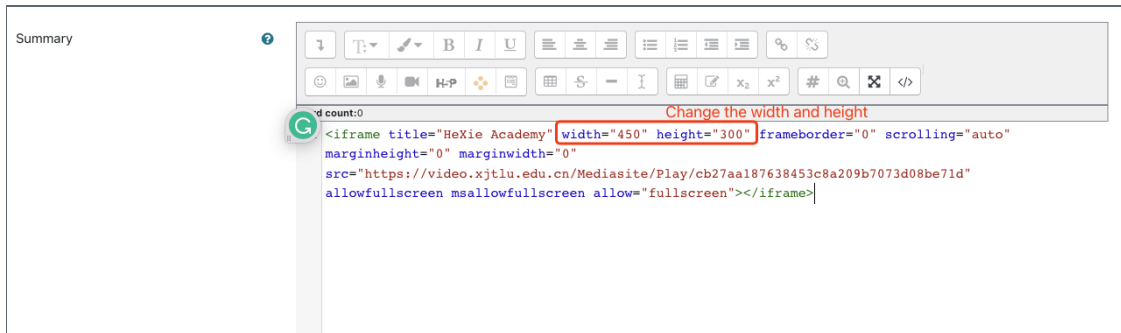

5. Paste the embed codes into the HTML editor. Adjust the height and width of the video if needed and then click on "Save".