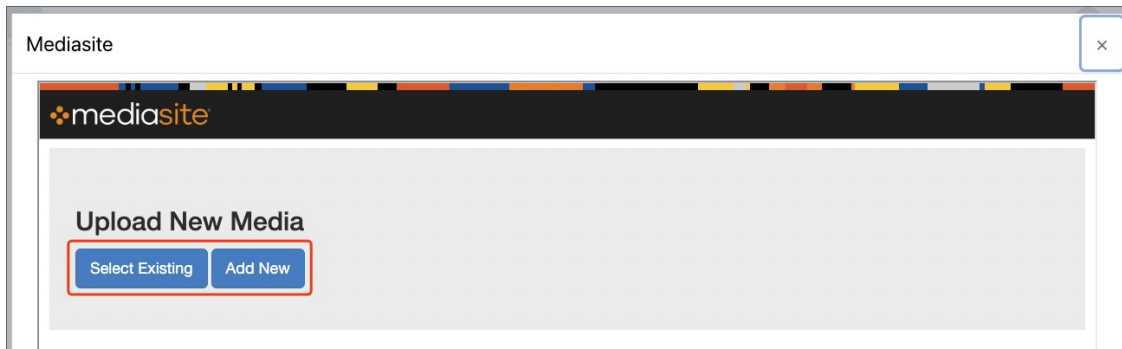

3) Make your choice and if you choose to upload new video please add new videos. After uploading, please jump to Step 5) .