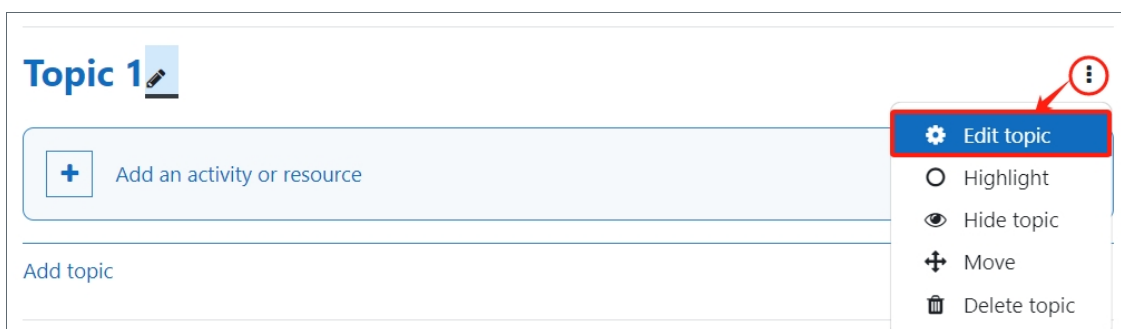

4) Paste the codes to where you would like to display the video on your LM Core page. Click the "extend" icon and then the "HTML" icon.