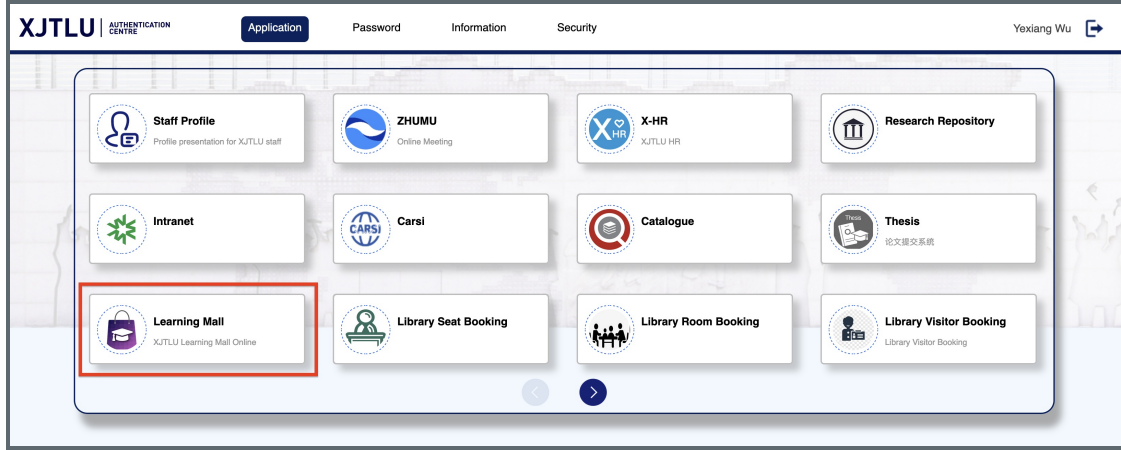

Or you can go to the University's central Authentication Centre platform directly: <https://sso.xjtlu.edu.cn/>

Learning Mall Core

Welcome to XJTLU online learning and teaching system!

Please log in to access your XJTLU account and degree courses:

XJTLU Account

If you are a non-XJTLU user (without an XJTLU email address), please log in here:

NON-XJTLU Account

If you don't have the account above, you will need to create a new account by clicking [HERE](#). Please note: You need to use an enrolment key given by XJTLU staff to be authorised to create the new account.

Step 2: Type in your XJTLU User Name and Password

Please type in your username (the part before the @ in your XJTLU email) and password in the log in area.

Do **NOT** use [Email Address](#) to login here!

Step 3: Go to Learning Mall Core

After clicking Login button, it will direct you to the Learning Mall Core page.

If not, please click the Learning Mall Core item as below.

Tips:

1. What should I do if my account is locked?