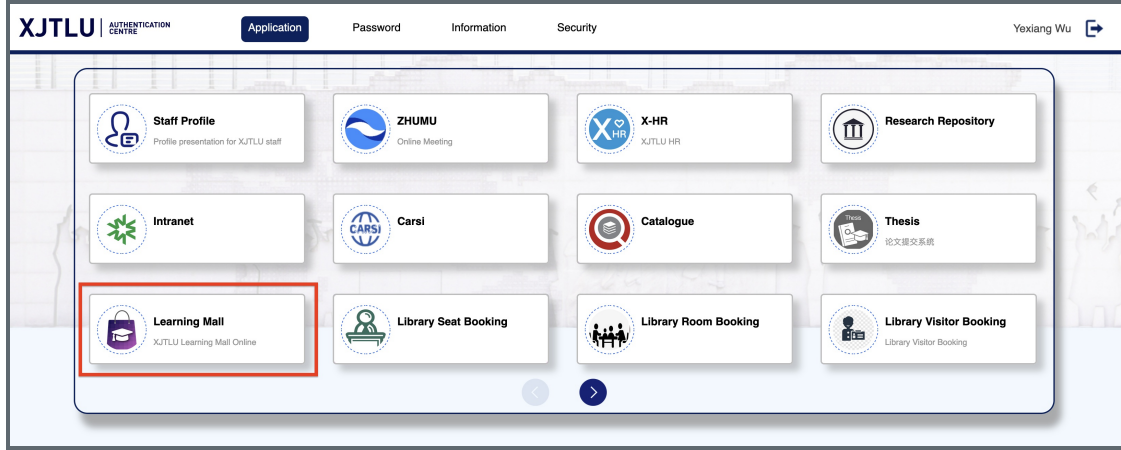

Or you can go to the University's central Authentication Centre platform directly: <https://sso.xjtlu.edu.cn/>

Learning Mall Core

Welcome to XJTLU online learning and teaching system!

Please log in to access your XJTLU account and degree courses:

XJTLU Account

If you are a non-XJTLU user (without an XJTLU email address), please log in here:

NON-XJTLU Account

If you don't have the account above, you will need to create a new account by clicking [HERE](#). Please note: You need to use an enrolment key given by XJTLU staff to be authorised to create the new account.

Step 2: Type in your XJTLU User Name and Password

Please type in your username (the part before the @ in your XJTLU email) and password in the log in area.

Do **NOT** use Email Address to login here!

Step 3: Go to Learning Mall Core

After clicking Login button, it will direct you to the Learning Mall Core page.

If not, please click the Learning Mall Core item as below.

Tips:

1. What should I do if my account is locked?

Please wait about 30 minutes, and try to log in again by following the above steps.