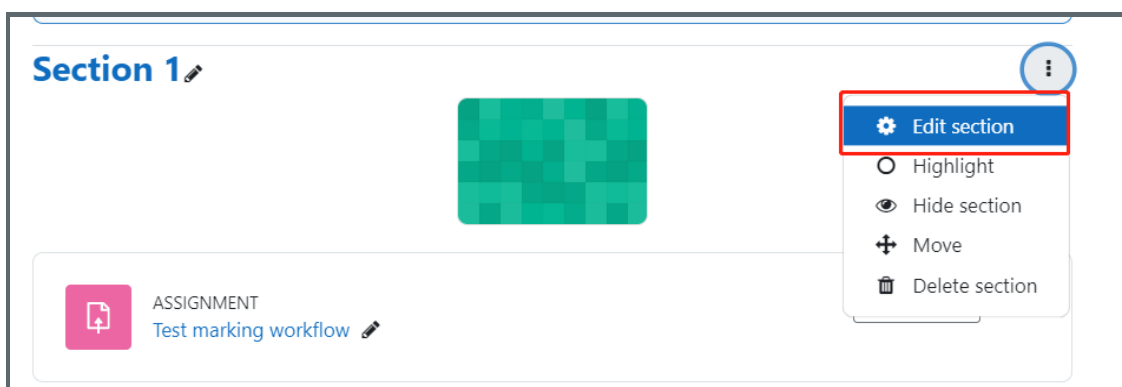

Step 6: Change images of the grids

Click 'Edit section' for each grid/section.

Upload an image to change the section image.