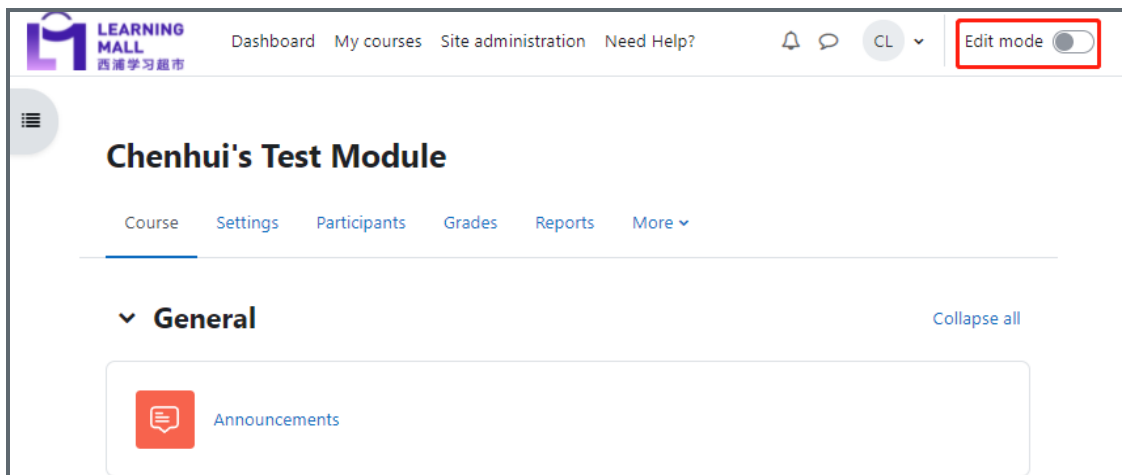

Step 5: Turn on Edit mode of the module page

Please enable the 'Edit mode' button at the top right of the page.