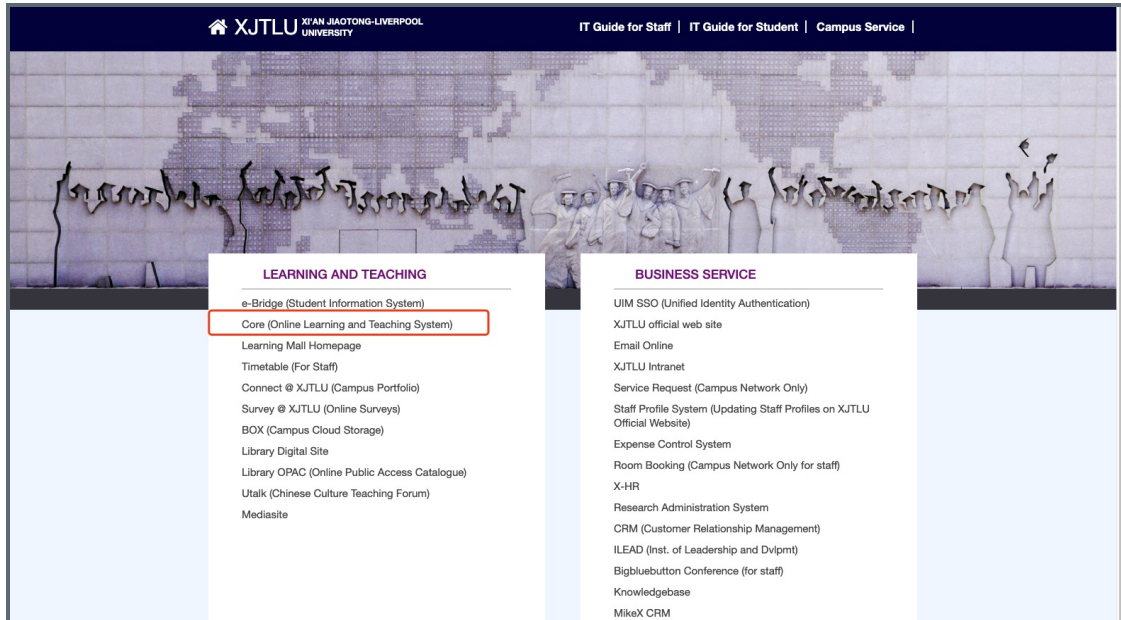

Step 1 Method 2: Visit <https://guide.xjtlu.edu.cn> 步骤 2: 访问 <https://guide.xjtlu.edu.cn>

Visit XJTU Guide page <https://guide.xjtlu.edu.cn> , then click 'Core (Online Learning and Teaching System)'.

访问Guide页面 <https://guide.xjtlu.edu.cn> 并点击'Core (Online Learning and Teaching System)' 按钮

Step 2: Choose your account type 步骤 2: 选择您的账户类型

1. XJTU account: If you are using an XJTU account (the account uses an XJTU email address), please click 'XJTU Account' button.

如果您使用的是XJTU账户(该账户使用XJTU电子邮件地址),请点击'XJTU账户'按钮。

2. Non-XJTU account: If you are using a non-XJTU account (the account uses your personal email address), please click 'NON-XJTU Account' button.

如果您使用的是非XJTU账户(该账户使用您的个人电子邮件地址),请点击'非XJTU账户'按钮。