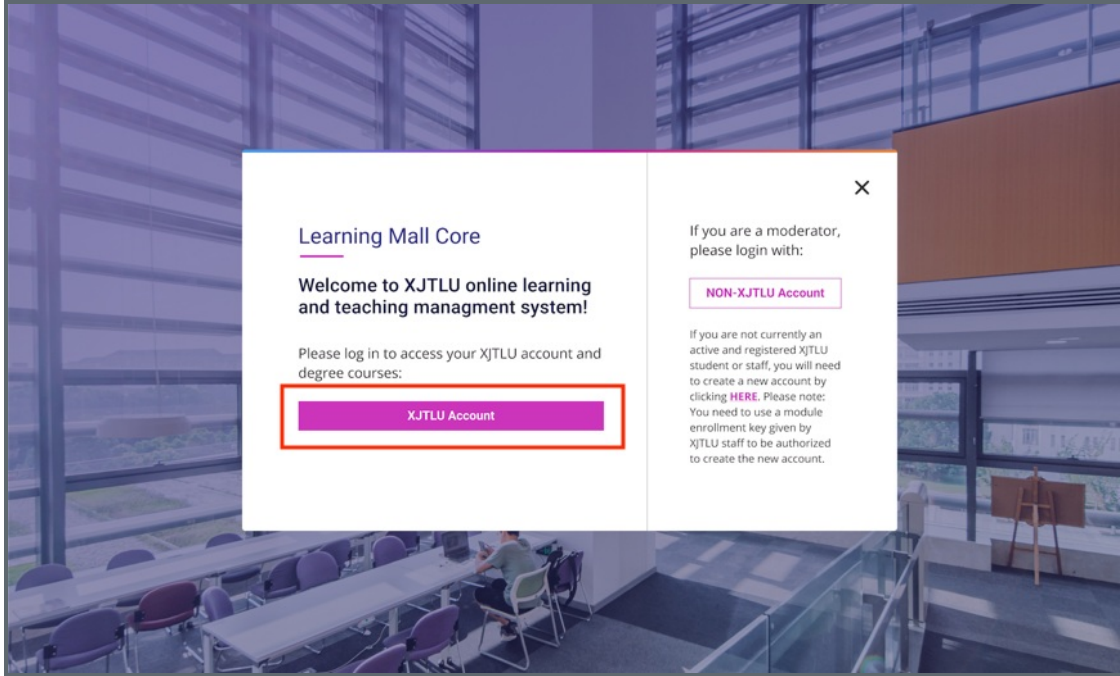

Step 3: XJTLU login

If you choose 'XJTLU Account', then type in the username and password of your XJTLU email to login to the platform.

XXXXXXXXXXXXXXXXXXXX