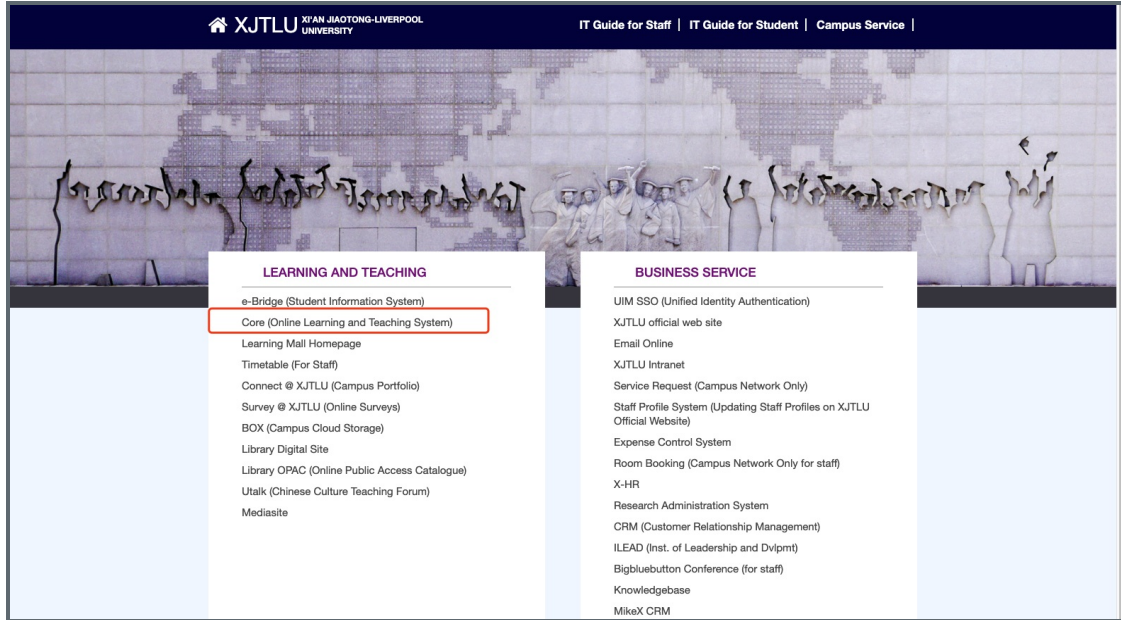

Visit <https://www.learningmall.cn> , then press 'Visit Learning Mall Core' button.

00 <https://www.learningmall.cn> 000000'00 Learning Mall Core'0

Step 1 Method 2: Visit <https://guide.xjtlu.edu.cn> 步骤 2: 访问 <https://guide.xjtlu.edu.cn>

Visit XJTU Guide page <https://guide.xjtlu.edu.cn> , then click 'Core (Online Learning and Teaching System)'.

访问Guide页面 <https://guide.xjtlu.edu.cn> 并点击'Core (Online Learning and Teaching System)' 按钮

Step 2: Choose your account type 步骤 2: 选择您的账户类型