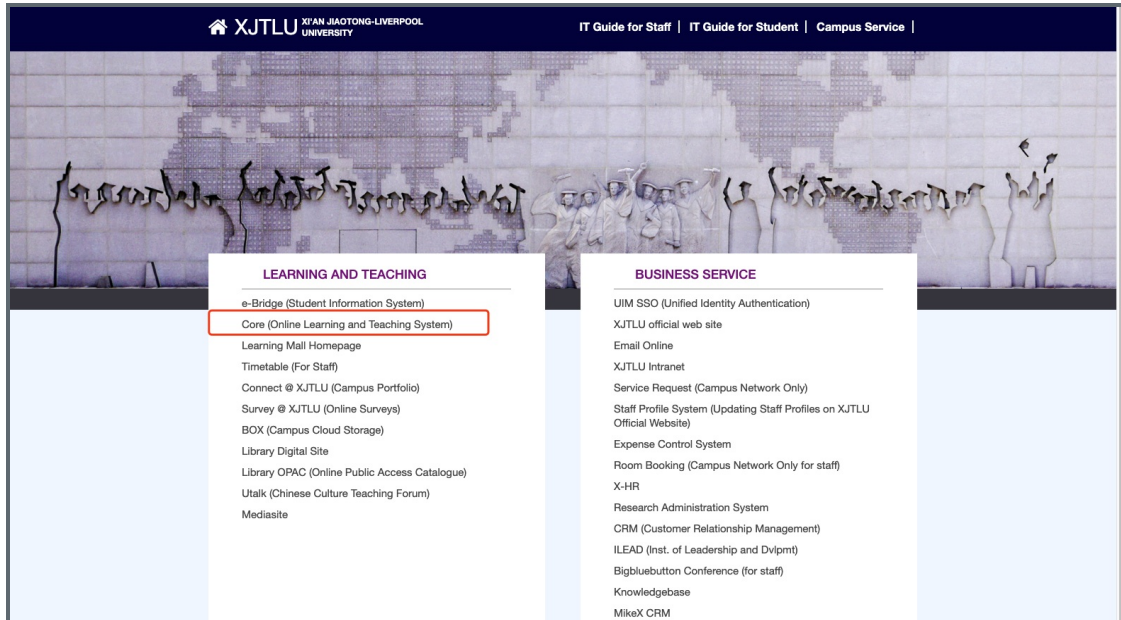

Visit <https://www.learningmall.cn> , then press 'Visit Learning Mall Core' button.

00 <https://www.learningmall.cn> 000000'00 Learning Mall Core'0

Step 1 Method 2: Visit <https://guide.xjtlu.edu.cn> 访问 步骤2: 访问 <https://guide.xjtlu.edu.cn>

Visit XJTU Guide page <https://guide.xjtlu.edu.cn> , then click 'Core (Online Learning and Teaching System)'.

访问Guide访问 <https://guide.xjtlu.edu.cn> 访问 'Core (Online Learning and Teaching System)' 访问

Step 2: Choose your account type 选择您的账户类型