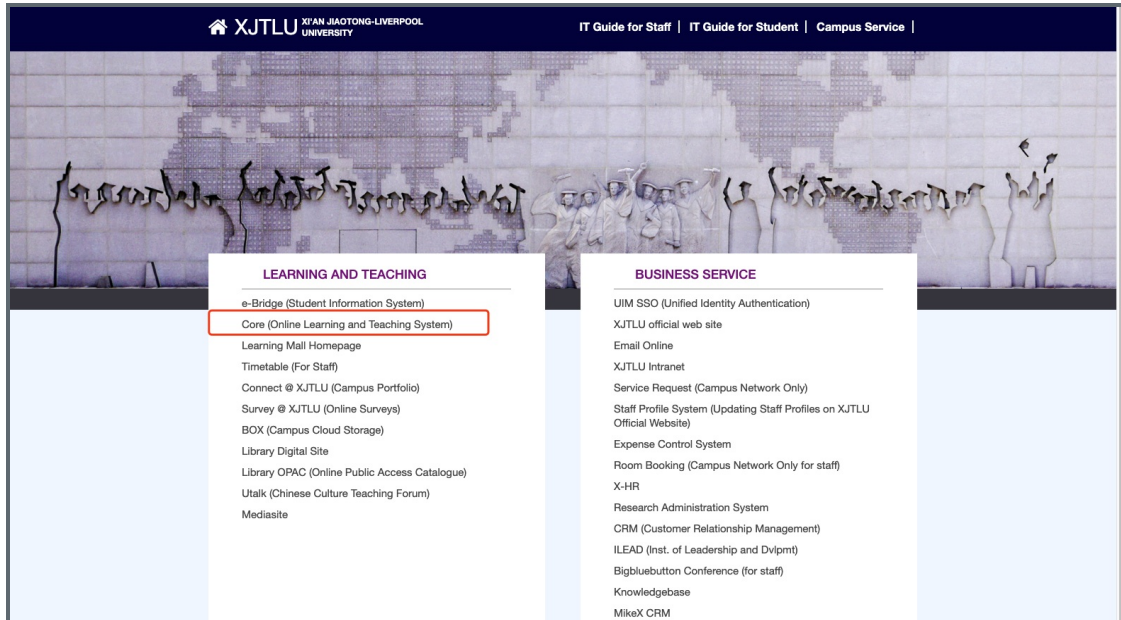

Visit <https://www.learningmall.cn> , then press 'Visit Learning Mall Core' button.

00 <https://www.learningmall.cn> 000000'00 Learning Mall Core'0

Step 1 Method 2: Visit <https://guide.xjtlu.edu.cn> 步骤 2: 访问 <https://guide.xjtlu.edu.cn>

Visit XJTU Guide page <https://guide.xjtlu.edu.cn> , then click 'Core (Online Learning and Teaching System)'.

访问Guide页面 <https://guide.xjtlu.edu.cn> 并点击'Core (Online Learning and Teaching System)' 按钮

Step 2: Choose your account type 步骤 2: 选择您的账户类型