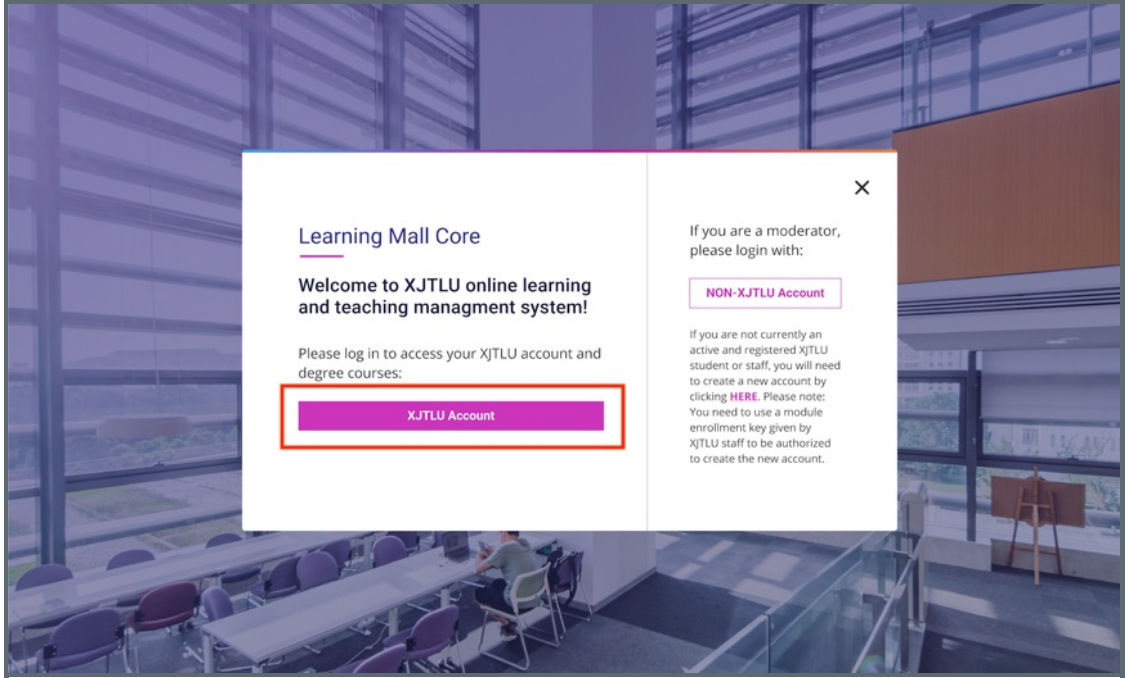

访问Guide访问 <https://guide.xjtlu.edu.cn> 访问 'Core (Online Learning and Teaching System)' 访问

Step 2: Choose your account type 选择您的账户类型

1. XJTU account: If you are using an XJTU account (the account uses an XJTU email address), please click 'XJTU Account' button.

访问 访问 访问 'XJTU 访问'

2. Non-XJTU account: If you are using a non-XJTU account (the account uses your personal email address), please click 'NON-XJTU Account' button.

访问 访问 访问 'NON-XJTU 访问'

Step 3: XJTLU login □□□□□□□□□□