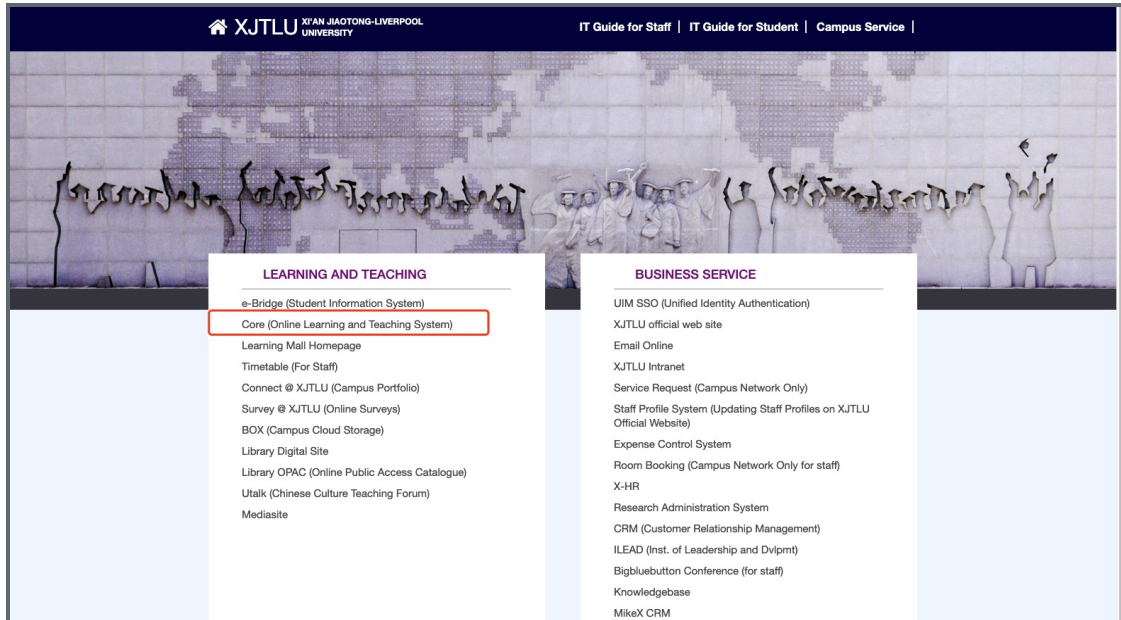

Step 1 Method 2: Visit <https://guide.xjtlu.edu.cn> 访问 步骤2: 访问 <https://guide.xjtlu.edu.cn>

Visit XJTU Guide page <https://guide.xjtlu.edu.cn>, then click 'Core (Online Learning and Teaching System)'.

访问Guide页面 <https://guide.xjtlu.edu.cn> 并点击'Core (Online Learning and Teaching System)' 按钮

Step 2: Choose your account type 选择您的账户类型

1. XJTU account: If you are using an XJTU account (the account uses an XJTU email address), please click 'XJTU Account' button.

如果您使用的是XJTU账户(该账户使用XJTU电子邮件地址),请点击'XJTU账户'按钮。

2. Non-XJTU account: If you are using a non-XJTU account (the account uses your personal email address), please click 'NON-XJTU Account' button.

如果您使用的是非XJTU账户(该账户使用您的个人电子邮件地址),请点击'非XJTU账户'按钮。