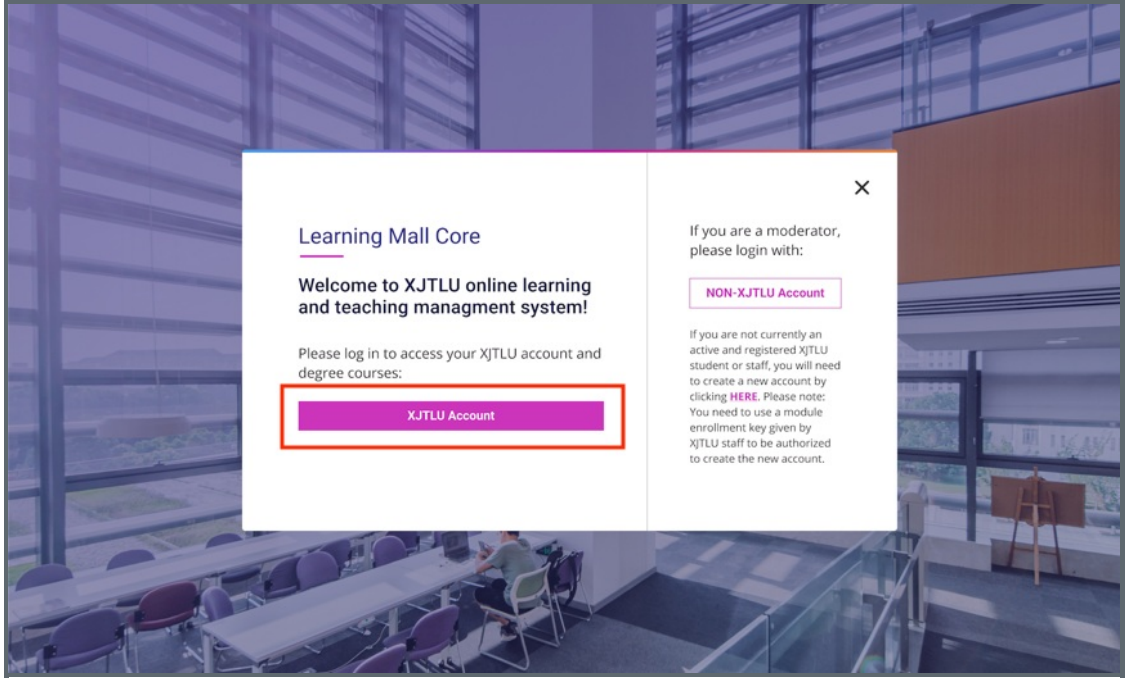

Step 3: XJTLU login 〇〇〇〇〇〇〇〇〇〇〇〇

If you choose 'XJTLU Account', then type in the username and password of your XJTLU email to login to the platform.

〇〇〇〇〇〇〇〇〇〇〇〇〇〇〇〇〇〇〇〇〇〇