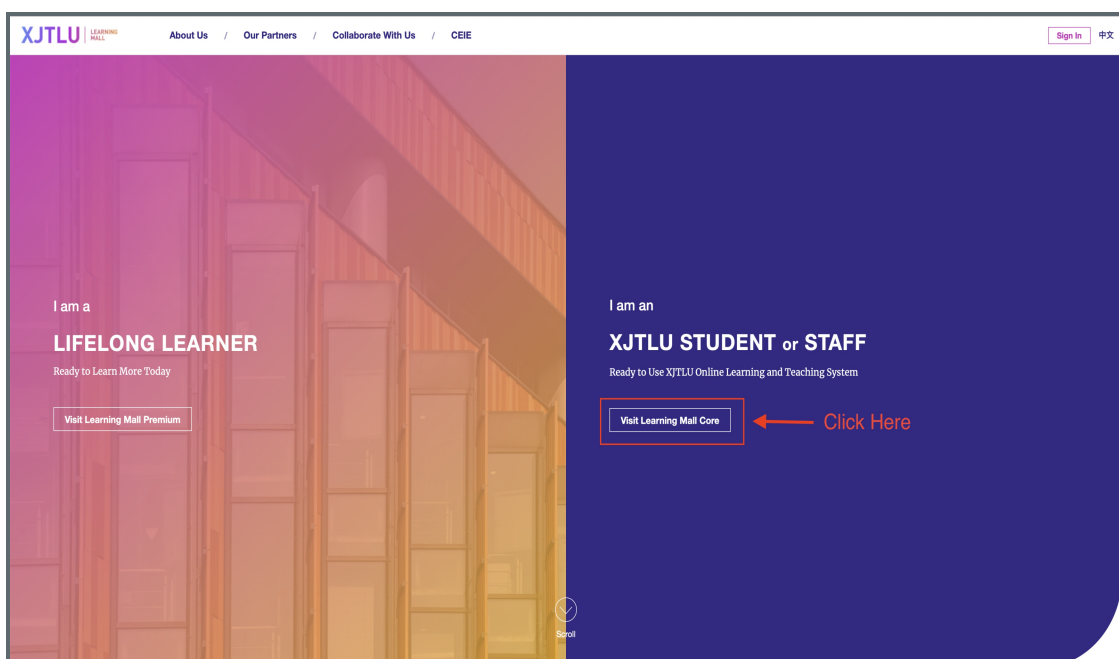

How to access to Learning Mall Core platform

Overview:

This guide will show you how to access to Learning Mall Core platform.

What to know:

XJTLU Learning Mall is now upgraded into two platforms, Learning Mall Core and Learning Mall Premium.

Learning Mall Core (<https://core.xjtlu.edu.cn/>), previously referred by our students and staff as Learning Mall Core, is the platform for online learning and teaching activities for XJTLU students and staff.

Learning Mall Premium (<https://premium.learningmall.cn/>) provides added-value learning resources for XJTLU students and staff, and external users.

[Learning Mall homepage](https://www.learningmall.cn) (<https://www.learningmall.cn>) has been refreshed to reflect this upgrade. Please use this guide to check out updated login steps.

Table of Contents

[Step 1 Method 1: Visit www.learningmall.cn](#) 0000 001: 00 www.learningmall.cn

[Step 1 Method 2: Visit <https://guide.xjtlu.edu.cn>](#) 0000 002: 00 <https://guide.xjtlu.edu.cn>

[Step 2: Choose your account type](#) 000000000000

[Step 3: XJTLU login](#) 000000000000

Step 1 Method 1: Visit www.learningmall.cn 0000 001: 00 www.learningmall.cn

Visit <https://www.learningmall.cn> , then press 'Visit Learning Mall Core' button.

00 <https://www.learningmall.cn> 000000'00 Learning Mall Core'0