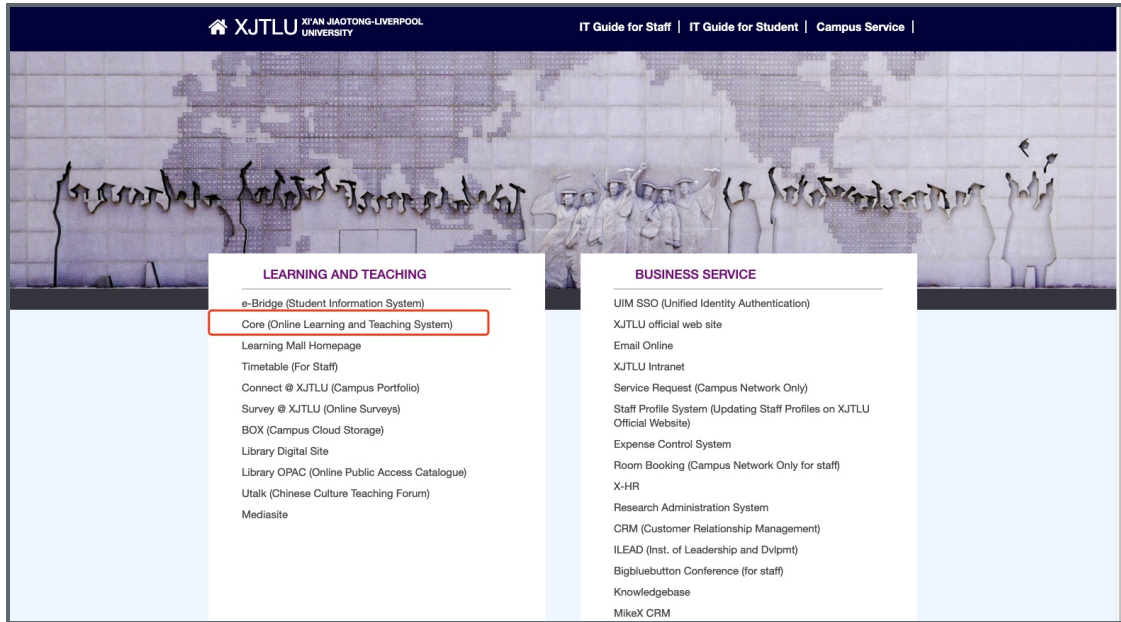

Visit <https://www.learningmall.cn> , then press 'Visit Learning Mall Core' button.

00 <https://www.learningmall.cn> 000000'00 Learning Mall Core'0

Step 1 Method 2: Visit <https://guide.xjtlu.edu.cn> 访问 地址: <https://guide.xjtlu.edu.cn>

Visit XJTU Guide page <https://guide.xjtlu.edu.cn>, then click 'Core (Online Learning and Teaching System)'.

访问 Guide <https://guide.xjtlu.edu.cn> 并 点击 'Core (Online Learning and Teaching System)'

Step 2: Choose your account type 选择您的账号类型