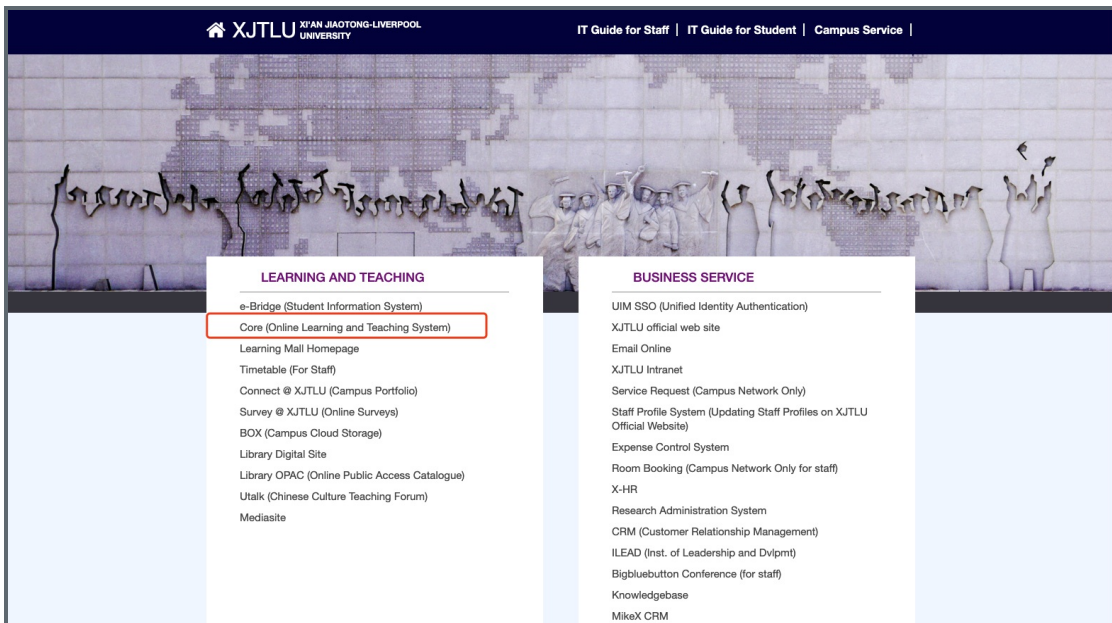

Step 1 Method 2: Visit <https://guide.xjtlu.edu.cn> 0000 002: 0
0 <https://guide.xjtlu.edu.cn>

Visit XJTU Guide page <https://guide.xjtlu.edu.cn> , then click 'Core (Online Learning and Teaching System)'.

0000Guide00 <https://guide.xjtlu.edu.cn> 0 00000'Core (Online Learning and Teaching System)' 000