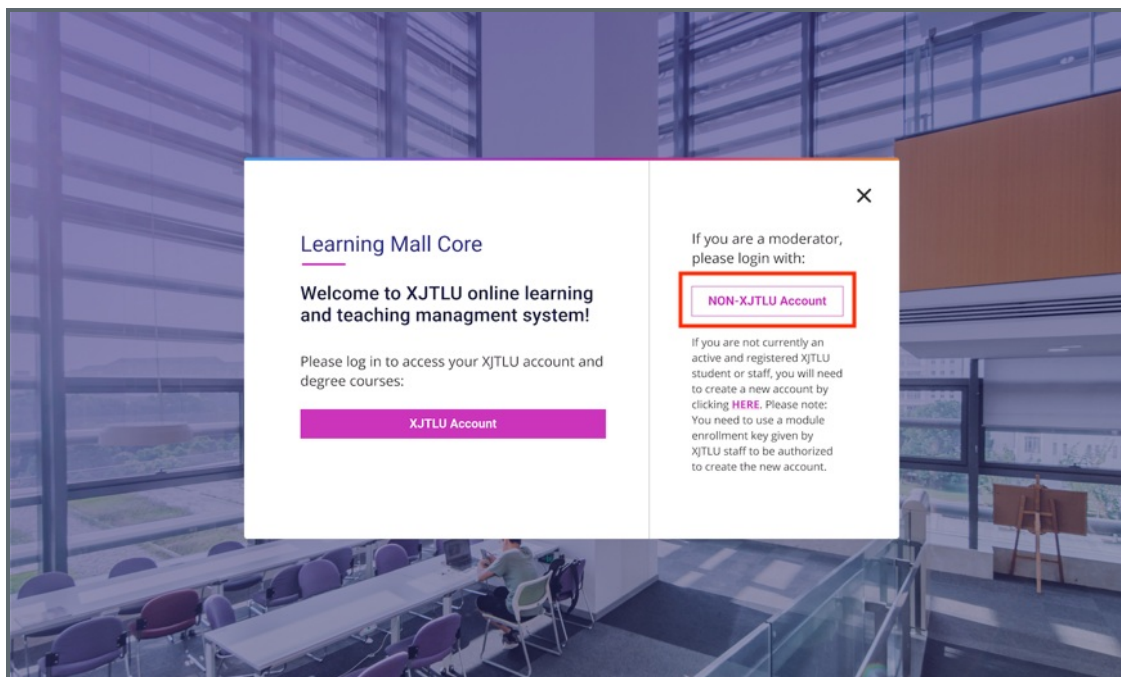

Step 2: Choose your account type 选择您的账号类型

Non-XJTU account: If you are using a non-XJTU account (the account uses your personal email address), please click 'NON-XJTU Account' button.

选择您的账号类型并点击 'NON-XJTU' 按钮