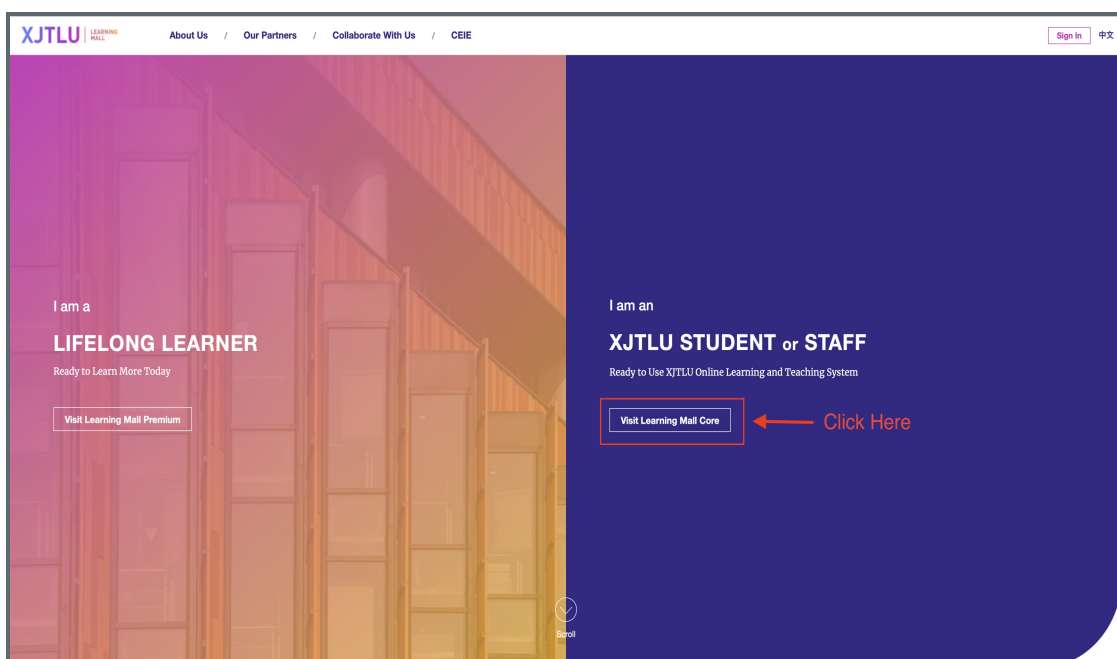

How to access to Learning Mall Core platform - non-XJTLU users

Overview:

This guide will show you how to access to Learning Mall Core platform.

What to know:

XJTLU Learning Mall is now upgraded into two platforms, Learning Mall Core and Learning Mall Premium.

Learning Mall Core (<https://core.xjtlu.edu.cn/>), previously referred by our students and staff as Learning Mall Core, is the platform for online learning and teaching activities for XJTLU students and staff.

Learning Mall Premium (<https://premium.learningmall.cn/>) provides added-value learning resources for XJTLU students and staff, and external users.

[Learning Mall homepage](https://www.learningmall.cn) (<https://www.learningmall.cn>) has been refreshed to reflect this upgrade. Please use this guide to check out updated login steps.

Table of Contents

[Step 1 Method 1: Visit www.learningmall.cn](#) 0000 001: 00 www.learningmall.cn

[Step 1 Method 2: Visit <https://guide.xjtlu.edu.cn>](#) 0000 002: 00 <https://guide.xjtlu.edu.cn>

[Step 2: Choose your account type](#) 000000000000

[Step 3: XJTLU login](#) 000000000000

Step 1 Method 1: Visit www.learningmall.cn 0000 001: 00 www.learningmall.cn

Visit <https://www.learningmall.cn> , then press 'Visit Learning Mall Core' button.

00 <https://www.learningmall.cn> 000000'00 Learning Mall Core'0