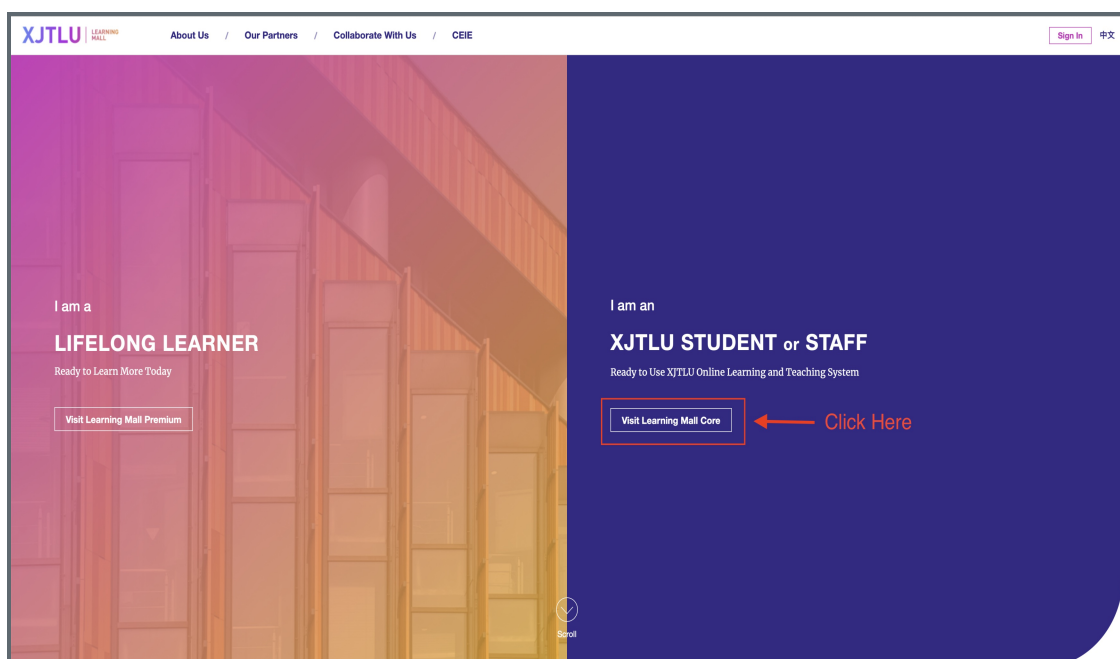

How to access to Learning Mall Core platform - non-XJTLU users

Overview:

This guide will show you how to access to Learning Mall Core platform.

What to know:

XJTLU Learning Mall is now upgraded into two platforms, Learning Mall Core and Learning Mall Premium.

Learning Mall Core (<https://core.xjtlu.edu.cn/>), previously referred by our students and staff as Learning Mall Core, is the platform for online learning and teaching activities for XJTLU students and staff.

Learning Mall Premium (<https://premium.learningmall.cn/>) provides added-value learning resources for XJTLU students and staff, and external users.

[Learning Mall homepage](https://www.learningmall.cn) (<https://www.learningmall.cn>) has been refreshed to reflect this upgrade. Please use this guide to check out updated login steps.

Table of Contents

[Step 1 Method 1: Visit www.learningmall.cn](#) 0000 001: 00 www.learningmall.cn

[Step 1 Method 2: Visit <https://guide.xjtlu.edu.cn>](#) 0000 002: 00 <https://guide.xjtlu.edu.cn>

[Step 2: Choose your account type](#) 000000000000

[Step 3: XJTLU login](#) 000000000000

Step 1 Method 1: Visit www.learningmall.cn 0000 001: 00 www.learningmall.cn

Visit <https://www.learningmall.cn> , then press 'Visit Learning Mall Core' button.

00 <https://www.learningmall.cn> 000000'00 Learning Mall Core'0