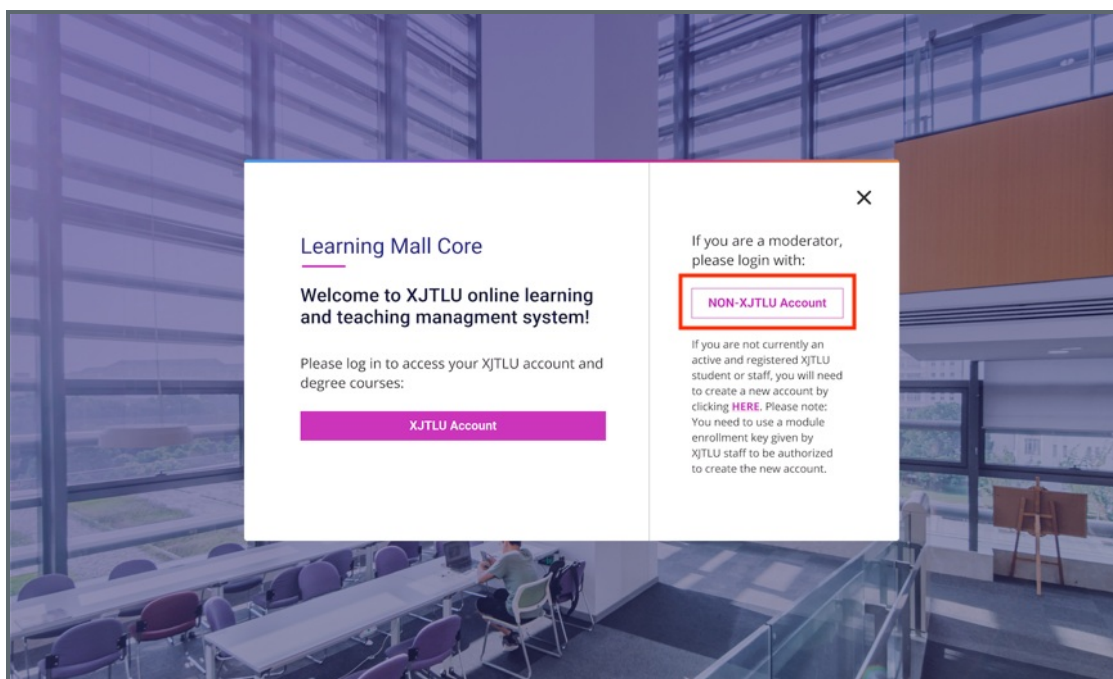

Step 2: Choose your account type 步骤 2: 选择您的账户类型

Non-XJTU account: If you are using a non-XJTU account (the account uses your personal email address), please click 'NON-XJTU Account' button.

非 XJTU 账户: 如果您使用的是非 XJTU 账户 (该账户使用您的个人电子邮件地址), 请点击 'NON-XJTU 账户' 按钮。