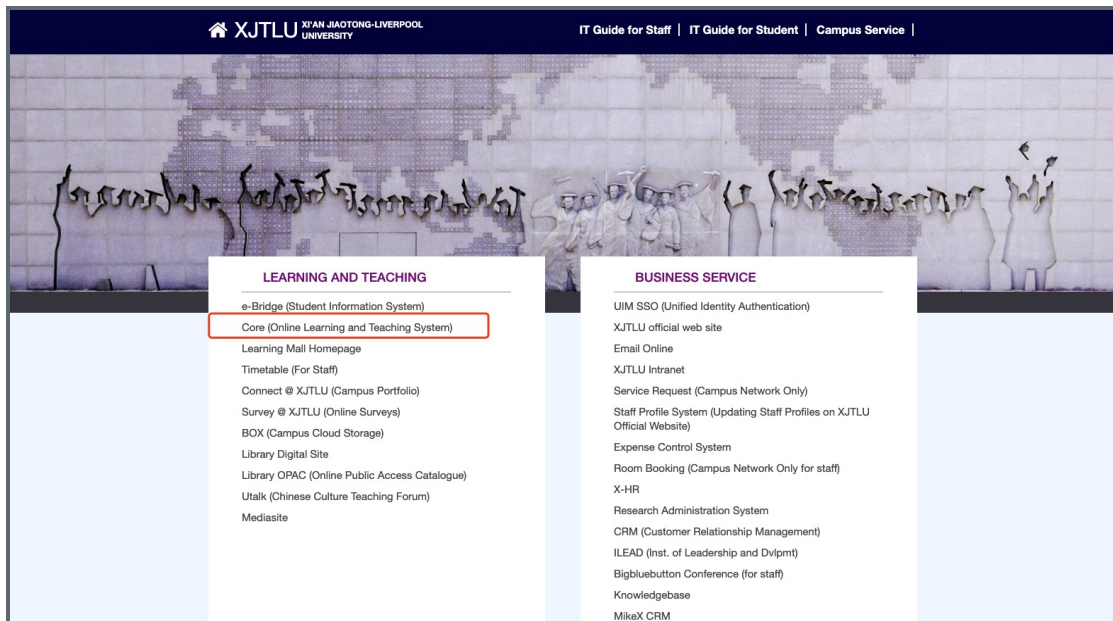

[Step 2: Choose your account type](#) 000000000000

[Step 3: XJTLU login](#) 000000000000

Step 1 Method 1: Visit [www.learningmall.cn](http://www.learningmall.cn) 0000 001: 00 [www.learningmall.cn](http://www.learningmall.cn)

Visit <https://www.learningmall.cn> , then press 'Visit Learning Mall Core' button.

00 <https://www.learningmall.cn> 000000'00 Learning Mall Core'0

Step 1 Method 2: Visit <https://guide.xjtlu.edu.cn> 步骤 1: 访问 <https://guide.xjtlu.edu.cn>

Visit XJTU Guide page <https://guide.xjtlu.edu.cn> , then click 'Core (Online Learning and Teaching System)'.

访问 Guide 页面 <https://guide.xjtlu.edu.cn> 并点击 'Core (Online Learning and Teaching System)'

Step 2: Choose your account type 步骤 2: 选择您的账户类型