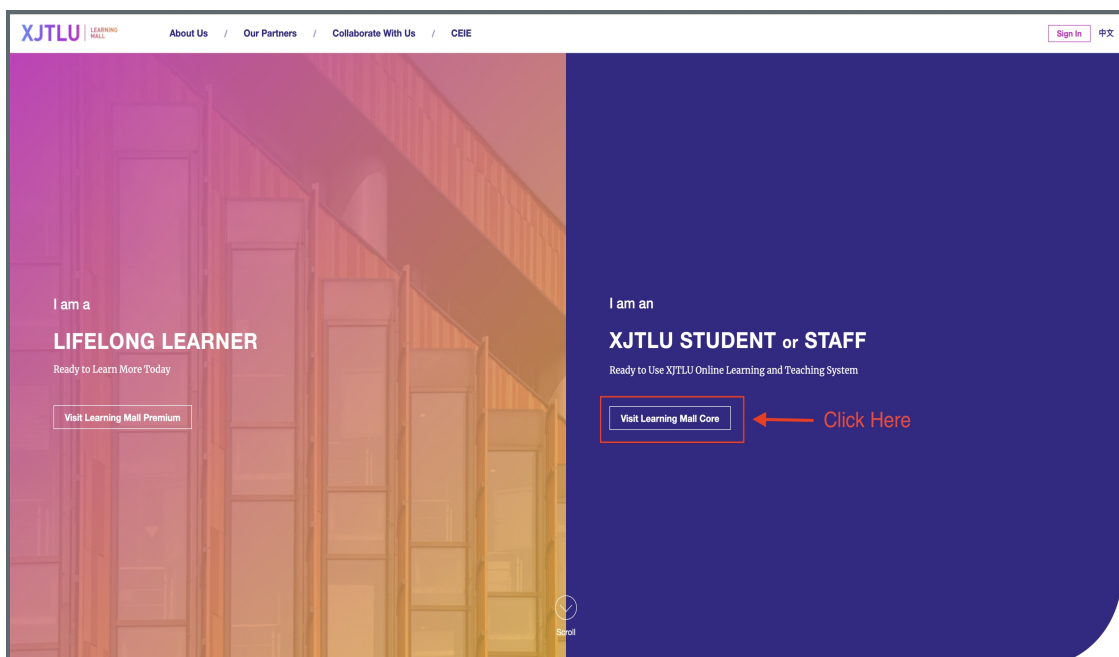

How to access to Learning Mall Core platform - non-XJTLU users

Overview:

This guide will show you how to access to Learning Mall Core platform.

What to know:

XJTLU Learning Mall is now upgraded into two platforms, Learning Mall Core and Learning Mall Premium.

Learning Mall Core (<https://core.xjtlu.edu.cn/>), previously referred by our students and staff as Learning Mall Core, is the platform for online learning and teaching activities for XJTLU students and staff.

Learning Mall Premium (<https://premium.learningmall.cn/>) provides added-value learning resources for XJTLU students and staff, and external users.

[Learning Mall homepage](https://www.learningmall.cn) (<https://www.learningmall.cn>) has been refreshed to reflect this upgrade. Please use this guide to check out updated login steps.

Table of Contents

[Step 1 Method 1: Visit www.learningmall.cn](#) 0000 001: 00 www.learningmall.cn

[Step 1 Method 2: Visit <https://guide.xjtlu.edu.cn>](#) 0000 002: 00 <https://guide.xjtlu.edu.cn>

[Step 2: Choose your account type](#) 000000000000

[Step 3: XJTLU login](#) 000000000000

Step 1 Method 1: Visit www.learningmall.cn 0000 001: 00 www.learningmall.cn

Visit <https://www.learningmall.cn> , then press 'Visit Learning Mall Core' button.

00 <https://www.learningmall.cn> 000000'00 Learning Mall Core'0