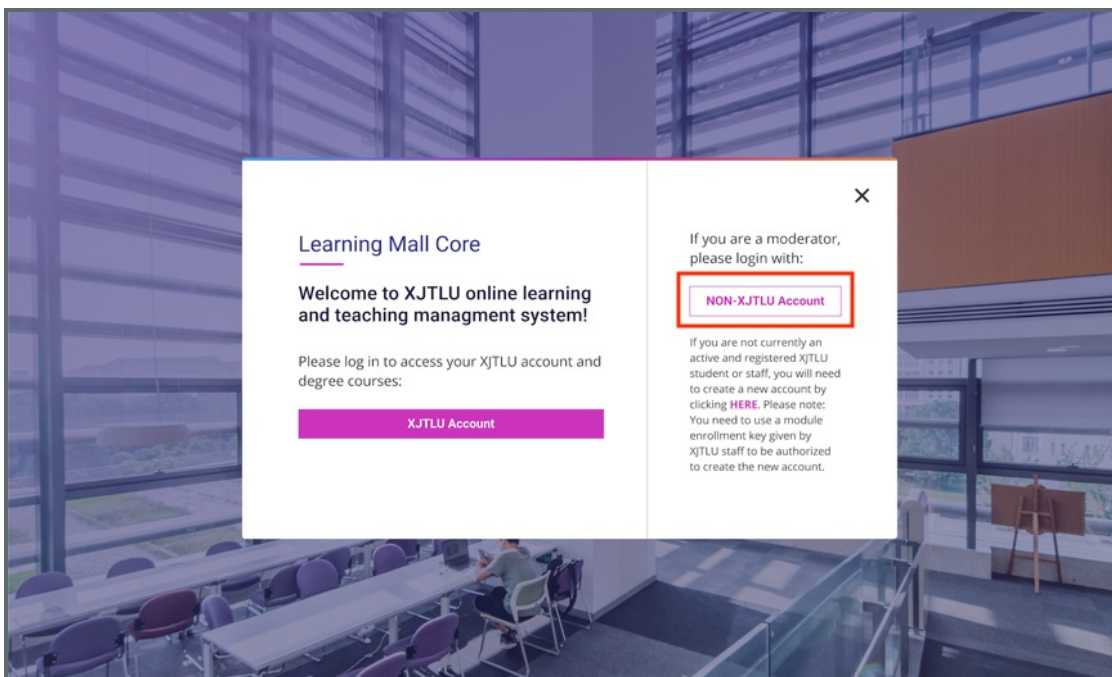

Step 2: Choose your account type 000000000000

Non-XJTLU account: If you are using a non-XJTLU account (the account uses your personal email address), please click 'NON-XJTLU Account' button.

000000000000000000000000000000000000'NON-XJTLU 00'0