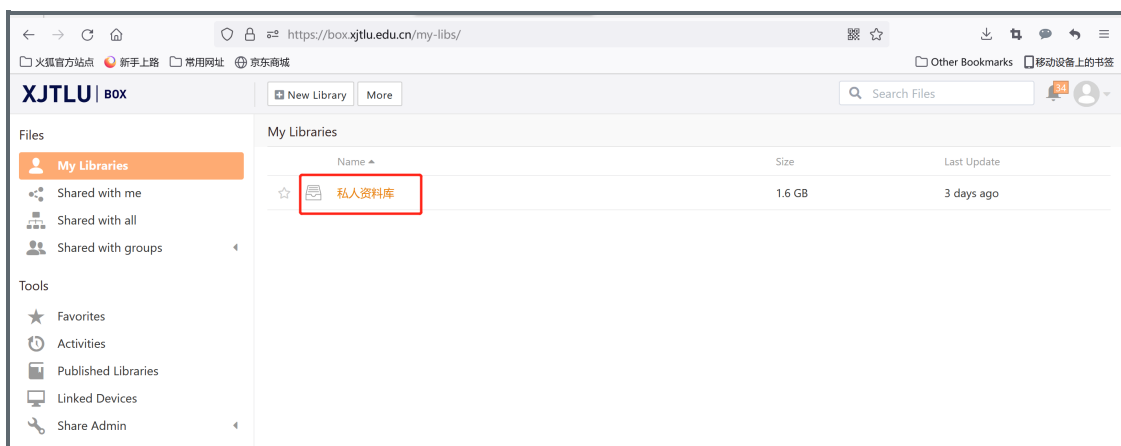

## Table of Contents

- [Step 1: Go to Box system](#)
- [Step 2: Access into Box](#)
- [Step 3: Click "Upload" button](#)

### Step 1: Go to Box system

Go to Box system <https://box.xjtlu.edu.cn/>

Then login with your XJTLU account.

## Step 2: Access into Box

Then you will access into the Box. Please click into "私人资料库".