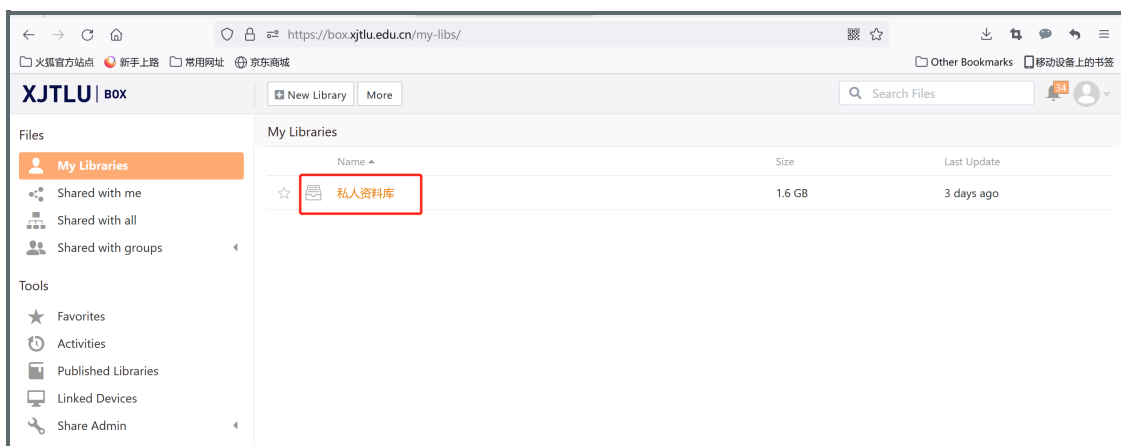

Step 2: Access into Box

Then you will access into the Box. Please click into "私人资料库".

Step 3: Click "Upload" button