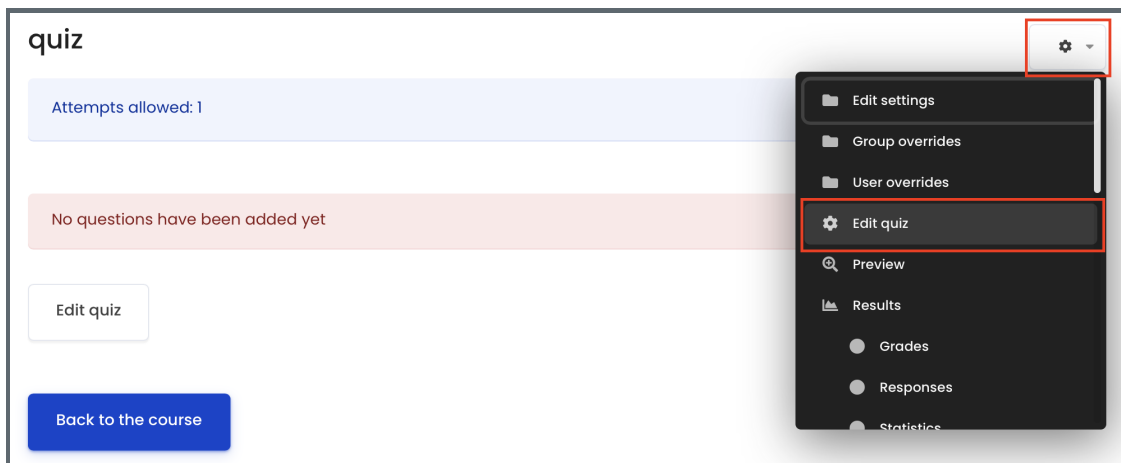

Step 3: Add a new question

1. On the following page, click the 'Add' link.
2. Click the 'a new question' link in the dropdown menu.